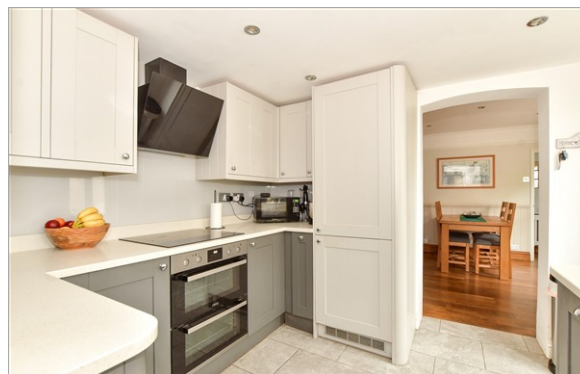

Main features

- A well loved period cottage
- Open countryside nearby
- Amazing landscaped rear garden with summerhouse
- Large brick built workshop with annex potential, subject to any necessary consents
- Modern and stylish kitchen and shower room
- Driveway parking for two cars

Nearest Schools

Primary Schools: Holy Trinity CofE Primary 0.9 miles, St Andrew's CofE Primary 1.0 miles, Heron Way Primary 1.8 miles.

Secondary Schools: Forest School, The 2.0 miles, Queen Elizabeth II Silver Jubilee School, Horsham 2.0 miles,

Transport Information

Train Stations: Horsham 2.7 miles, Littlehaven 3.3 miles, Christs Hospital 3.7 miles

Address

Oak Cottages, Brighton Road, Monks Gate, West Sussex, RH13

Directions

For directions to this property please contact us.