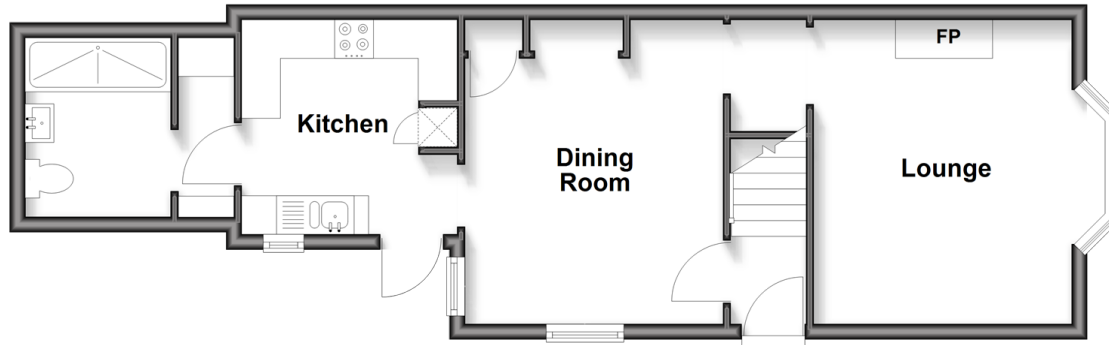

Approx. 45.6 sq. metres (490.5 sq. feet)

Split Level First Floor

Approx. 38.8 sq. metres (418.0 sq. feet)

Outbuilding

Approx. 37.4 sq. metres (402.2 sq. feet)

Accommodation

GROUND FLOOR

Entrance Hall

Dining Room: 11'4 x 11'0 (3.46m x 3.36m)

Inner Hallway

Lounge: 13'0 x 12'9 into bay (3.97m x 3.89m)

Kitchen: 9'2 x 9'2 (2.80m x 2.80m)

Lobby

Shower Room: 7'3 x 6'2 (2.21m x 1.88m)

SPLIT LEVEL FIRST FLOOR

Landing

Bedroom 1: 13'0 into fitted wardrobes x 11'0 (3.97m x 3.36m)

En Suite Toilet

Bedroom 2: 13'0 into fitted wardrobes x 11'0 (3.97m x 3.36m)

Study/Bedroom 3: 9'10 x 9'1 (3.00m x 2.77m)

OUTBUILDING

Workshop: 30'0 x 15'2 (9.15m x 4.63m)

OUTSIDE

Summer House: 11'3 x 5'7 (3.43m x 1.70m)

Rear Garden

Driveway

Main features

- A well loved period cottage
- Open countryside nearby
- Amazing landscaped rear garden with summerhouse
- Large brick built workshop with annex potential, subject to any necessary consents
- Modern and stylish kitchen and shower room
- Driveway parking for two cars