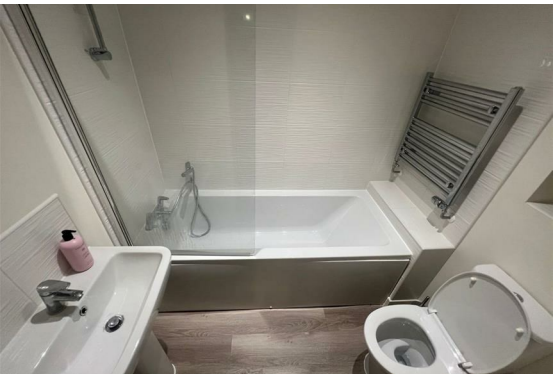

41 Woodroffe Drive
PE6 0GP
£945

2 2 1 B

41 Woodroffe Drive
PE6 0GP

Floor Plan

Viewing

Please contact our Lettings Office on 01733 973673 if you wish to arrange a viewing appointment for this property or require further information.