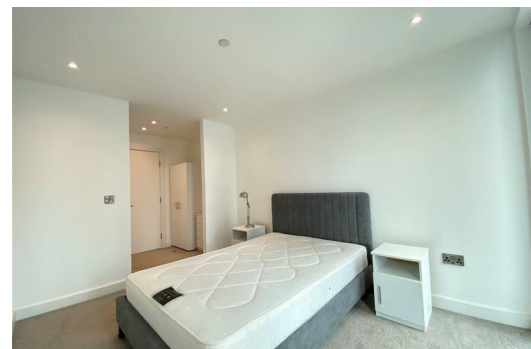

Ascend

Built on higher standards

Energy Efficiency Rating		Environmental Impact (CO₂) Rating	
Current	Potential	Current	Potential
Energy Efficiency Rating			
Minimum 1 Maximum 10			
84 84			
Energy Efficiency Rating			
Minimum 1 Maximum 10			
84 84			
Energy Efficiency Rating			
Minimum 1 Maximum 10			
84 84			
Energy Efficiency Rating			
Minimum 1 Maximum 10			
84 84			

Ascend

Built on higher standards