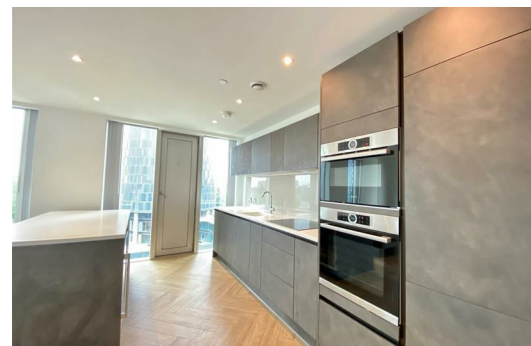

Unit 6 13 Burton Place, Manchester, Lancashire, M15 4PT
Tel: 0161 637 8336
Email: contactus@ascendproperties.com
www.ascendproperties.com

Ascend

Built on higher standards

Victoria Residence, Silvercroft Street, Manchester

£1,950 PCM

Welcome to Victoria Residence! Crown Street is a set of premium apartments which completes Manchester's most sought-after neighbourhood. With multiple green areas and public outdoor spaces surrounding you as well as retail outlets, coffee shops and podium level restaurants, you'll have the buzz of the city life at your feet and peace and tranquility in your skyscraper views.

This two-bedroom, two-bathroom apartment has it all; space, city views, top quality interior fittings, and what's more, it also comes fully furnished! With 18 floors you'll have 24/7 access to the breath-taking high floor swimming pool and two beautiful Royal Gardens with views for days on the 16th and 44th floors. You'll also benefit from a state-of-the-art gym, resident lounge and communal hub so you'll never be stuck for something to do or somewhere to go.

Taking luxury to a new level, you'll feel right at home with both bedrooms which are of similar size with plenty of light and space. The master benefits from a beautiful en-suite and has equal amounts of suave as the main bathroom, which has been completed with a space saving design and is fitted with quality materials and stylish furnishings.