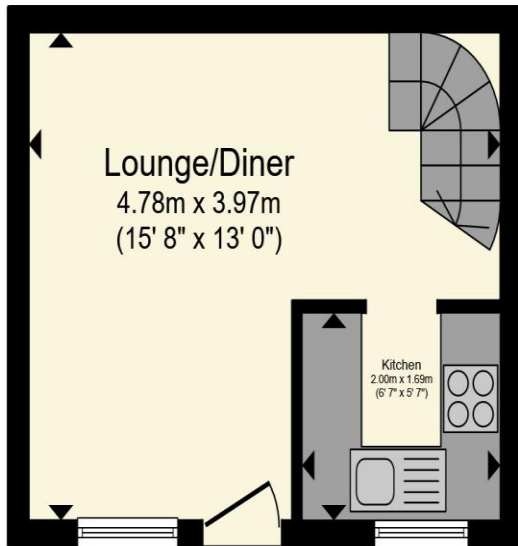

Lounge/Diner

Kitchen

First Floor

Bedroom

Bathroom

Outside

Garage

Garden

Ground Floor

First Floor

Total floor area 37.8 m² (407 sq.ft.) approx

This floor plan is for illustrative purposes only. It is not drawn to scale. Any measurements, floor areas (including any total floor area), openings and orientation are approximate. No details are guaranteed, they cannot be relied upon for any purpose and they do not form part of any agreement. No liability is taken for any error, omission or misstatement. A party must rely upon its own inspection(s). Powered by www.propertybox.io