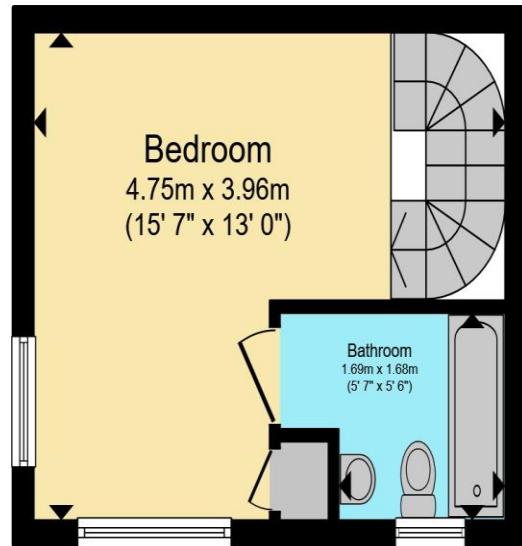

Lounge/Diner

Kitchen

First Floor

Bedroom

Bathroom

Outside

Garage

Garden

Ground Floor

First Floor

Total floor area 37.8 m² (407 sq.ft.) approx

This floor plan is for illustrative purposes only. It is not drawn to scale. Any measurements, floor areas (including any total floor area), openings and orientation are approximate. No details are guaranteed, they cannot be relied upon for any purpose and they do not form part of any agreement. No liability is taken for any error, omission or misstatement. A party must rely upon its own inspection(s). Powered by www.propertybox.io