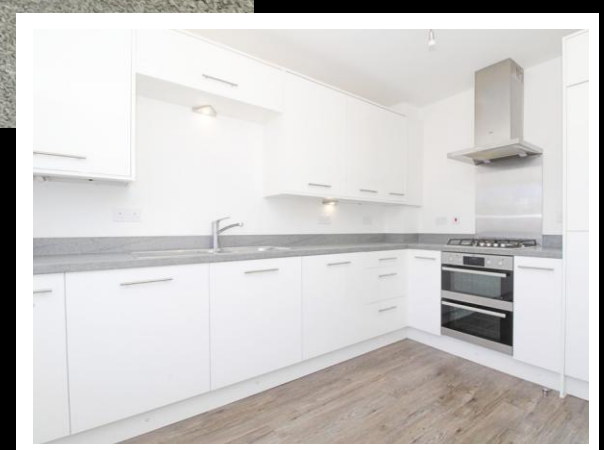

EDWARD KNIGHT
ESTATE AGENTS

WYNNE CRESCENT, RUGBY, WARWICKSHIRE 3 BED
£1,400 PCM – FEES APPLY EPC B