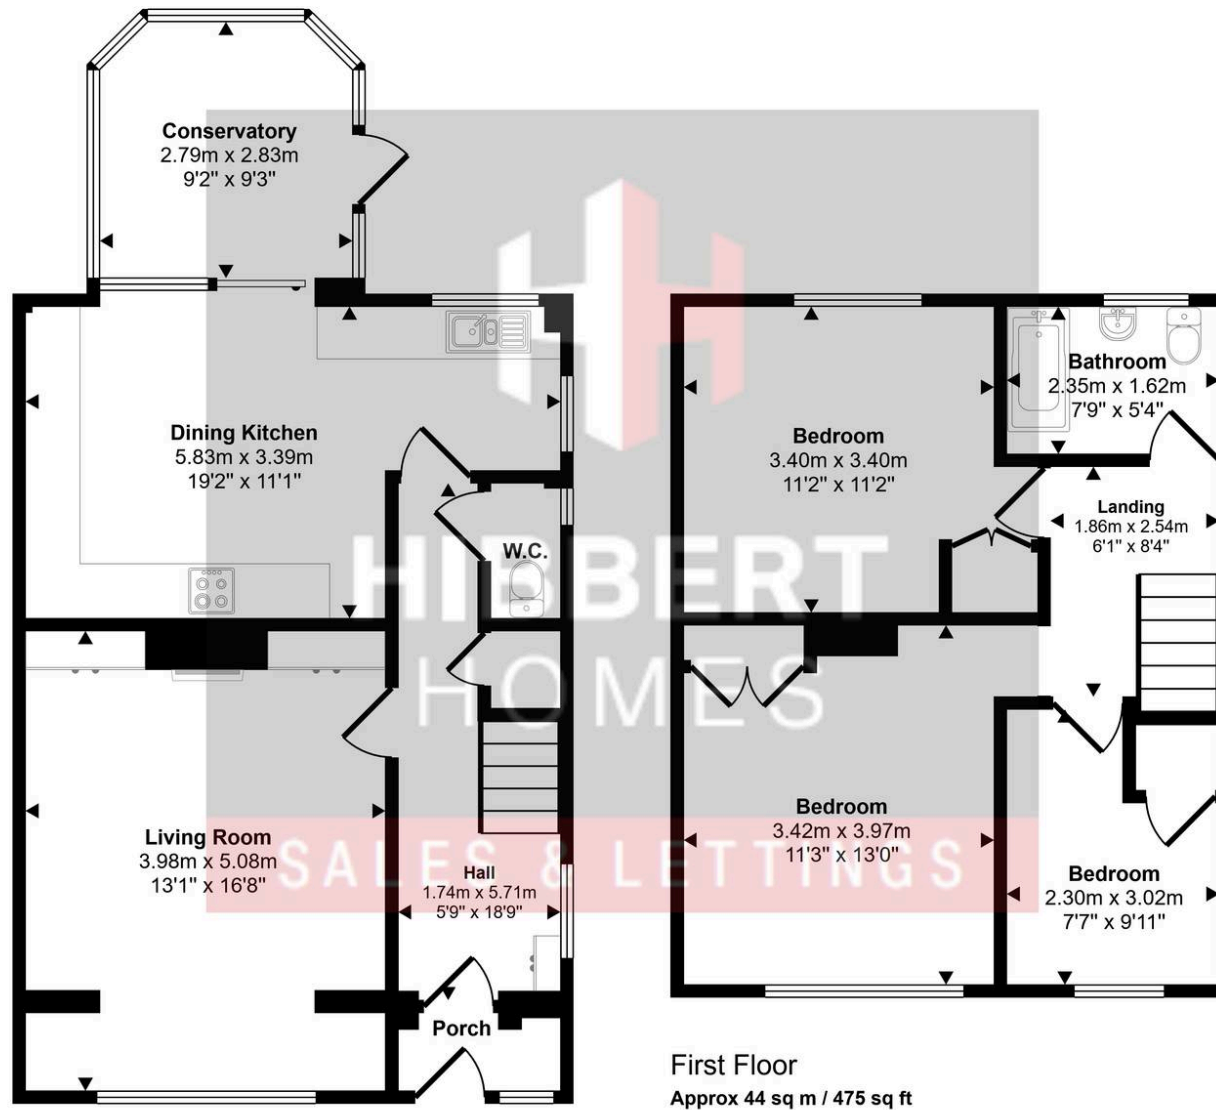

### Sale

- Beautiful end terraced house
- Well presented throughout
- Large living room
- Open-plan dining kitchen with further garden room
- Three good bedrooms
- Generous enclosed rear garden
- Off-road parking
- Short walk to Ashton on Mersey Village and all local amenities

Council Tax band: B

Tenure: Freehold

EPC Energy Efficiency Rating: C

EPC Environmental Impact Rating: D

Approx Gross Internal Area  
103 sq m / 1110 sq ft

Ground Floor  
Approx 59 sq m / 635 sq ft

This floorplan is only for illustrative purposes and is not to scale. Measurements of rooms, doors, windows, and any items are approximate and no responsibility is taken for any error, omission or mis-statement. Icons of items such as bathroom suites are representations only and may not look like the real items. Made with Made Snappy 360.