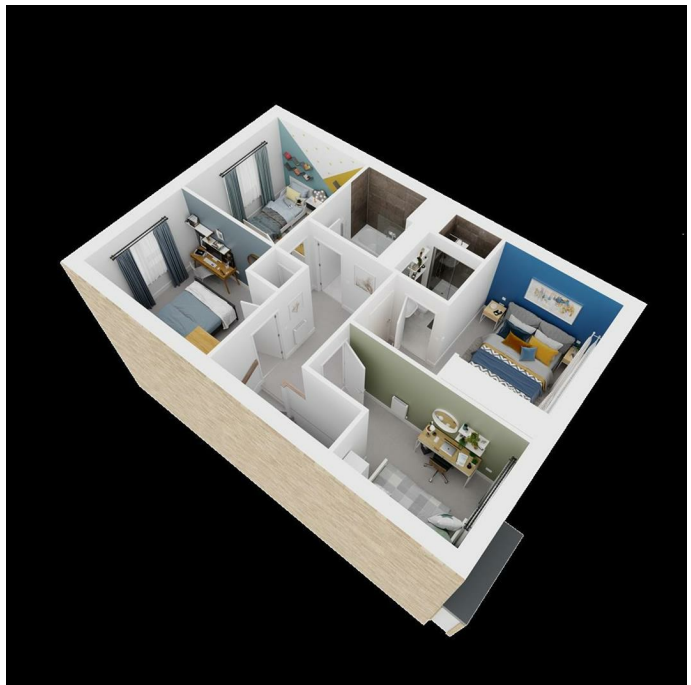

*The Twelve77 is a spacious four-bedroom home to rent, thoughtfully designed to give you and your family plenty of room to grow.

On the ground floor, you'll find a fully open-plan layout featuring a modern kitchen with integrated appliances and a dining area at the front. A cleverly combined WC and utility room sit centrally to save space, while a large living area at the rear opens through full-height glass doors to a generous garden. Floor-to-ceiling VELFAC windows flood the home with natural light and help retain warmth throughout the year.