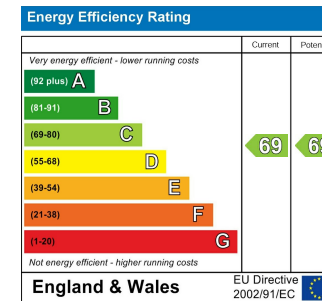

Call us on

02045 310143

info@wingatestates.co.uk

<https://www.wingatestates.co.uk/>

Council Tax Band

C

Agents Note: Whilst every care has been taken to prepare these particulars, they are for guidance purposes only. All measurements are approximate and are for general guidance purposes only and whilst every care has been taken to ensure their accuracy, they should not be relied upon and potential buyers are advised to recheck the measurements.