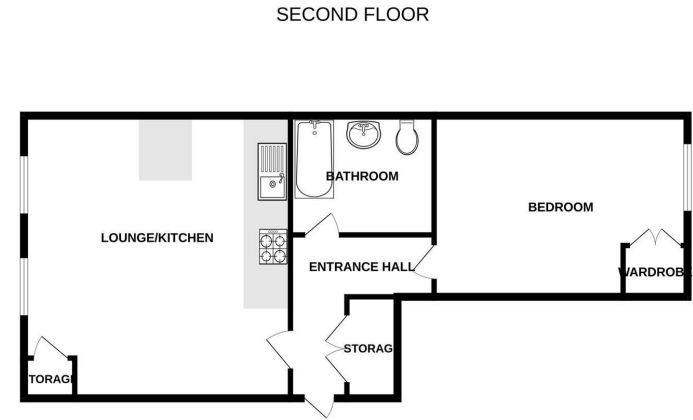

A well presented and spacious one bedroom apartment to rent located in a gated development within close proximity to local amenities. The property is just a stone's throw away from bus routes which provide easy access to Uxbridge Station/High Street, Heathrow Airport, Stockley Business Park and Hillingdon Hospital. The M4/M25 Motorways are easily accessible.

Features include a large double bedroom, spacious open plan lounge, modern fitted kitchen, bathroom, allocated parking, great storage throughout, gas central heating, air conditioning and communal gardens.

Unfurnished.

Large One Bedroom Apartment

Modern

Gated Development

Air Conditioning

Spacious Lounge

Fitted Kitchen

Great Storage Throughout

Great Transport Links

Local Amenities

Unfurnished

Available Date

13th August 2026