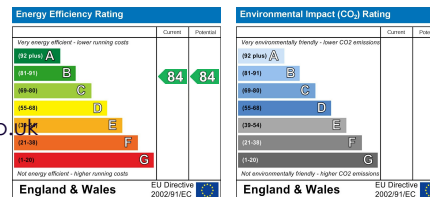

coopers
est 1986

01895 230 103

**109 Hillingdon Hill, Hillingdon Village,
Middlesex, UB10 0JQ**

propertymanagement@coopersresidential.co.uk

CoopersResidential.co.uk