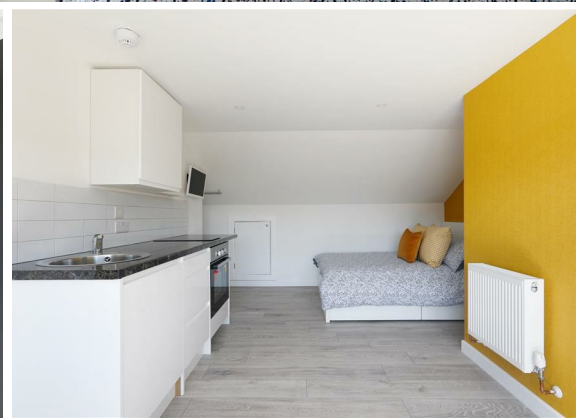

7 Bed
House - Mid
Terrace
located in

£3,500 Per month

TAYLOR
MICHAEL
STUDENTS

DIRECTIONS

CONTACT

62 Church Road
Hove
East Sussex
BN3 2FP

E: lettings@taylormichael.agency
T:
<https://taylormichael.agency/>

TAYLOR
MICHAEL
STUDENTS