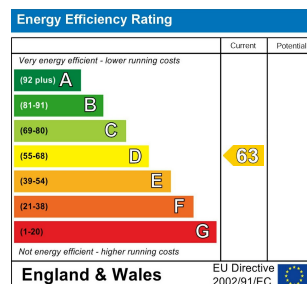

7 Bed
House - Mid
Terrace
located in

£3,500 Per month

TAYLOR
MICHAEL
STUDENTS

DIRECTIONS

CONTACT

62 Church Road
Hove
East Sussex
BN3 2FP

E: lettings@taylormichael.agency
T:
<https://taylormichael.agency/>

TAYLOR
MICHAEL
STUDENTS