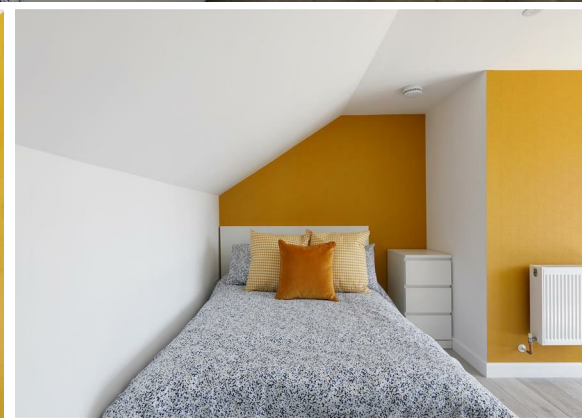

7 Bed
House - Mid
Terrace
located in

£3,500 Per month

TAYLOR
MICHAEL
STUDENTS

DIRECTIONS

CONTACT

62 Church Road
Hove
East Sussex
BN3 2FP

E: lettings@taylormichael.agency
T:
<https://taylormichael.agency/>

TAYLOR
MICHAEL
STUDENTS