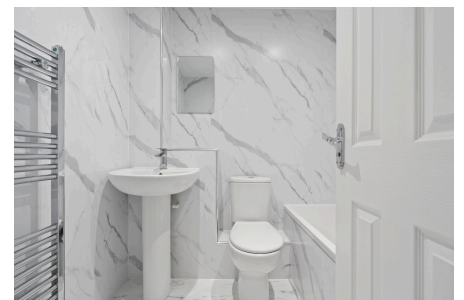

## Limebank Park, East Calder, EH53 0QU

Offers Over £160,000

2 1 1

Beautifully upgraded 2 bedroom home set within a cul-de-sac in sought-after East Calder. Featuring a stylish kitchen with integrated appliances, contemporary bathroom, private driveway and a fully enclosed south-west facing garden. Enjoying open views to neighbouring fields and presented in move-in-ready condition, this is an ideal first-time buy in a fantastic village location.

## Key Features

- Mid terraced home
- Light & Spacious
- 2 double bedrooms
- Fully enclosed rear garden
- Open aspect views to rear
- Move-in Ready
- Stylish kitchen
- Upgraded bathroom
- Private driveway
- Ideal for first time buyers