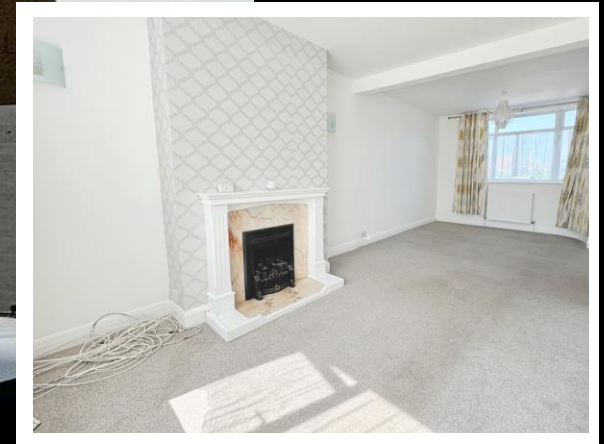

**EDWARD KNIGHT**  
ESTATE AGENTS

**BOUGHTON ROAD, RUGBY 3 BEDROOM**  
**£1,095 PCM – FEES APPLY EPC D**