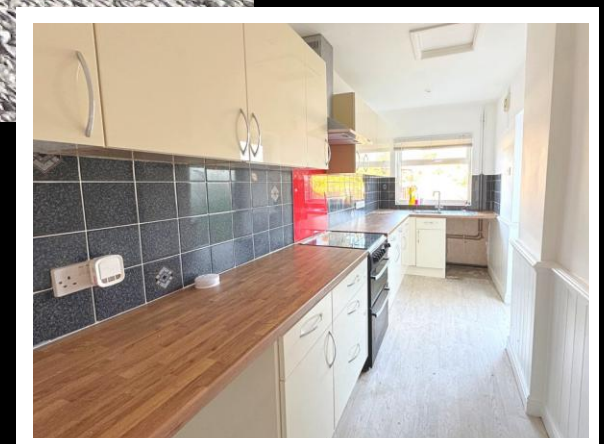

**EDWARD KNIGHT**  
ESTATE AGENTS

**BOUGHTON ROAD, RUGBY 3 BEDROOM**  
**£1,095 PCM – FEES APPLY EPC D**