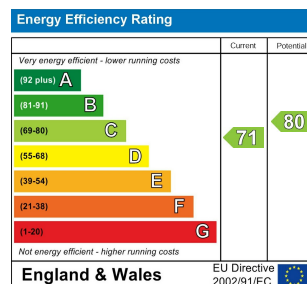

6 Bed
House - Terraced
located in

£3,770

TAYLOR
MICHAEL
STUDENTS

DIRECTIONS

CONTACT

62 Church Road
Hove
East Sussex
BN3 2FP

E: lettings@taylormichael.agency
T:
<https://taylormichael.agency/>

TAYLOR
MICHAEL
STUDENTS