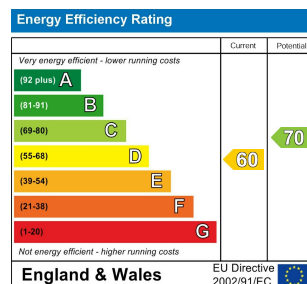

7 Bed
House - Terraced
located in

£3,600 Per month

TAYLOR
MICHAEL
STUDENTS

DIRECTIONS

CONTACT

62 Church Road
Hove
East Sussex
BN3 2FP

E: lettings@taylormichael.agency
T:
<https://taylormichael.agency/>

TAYLOR
MICHAEL
STUDENTS