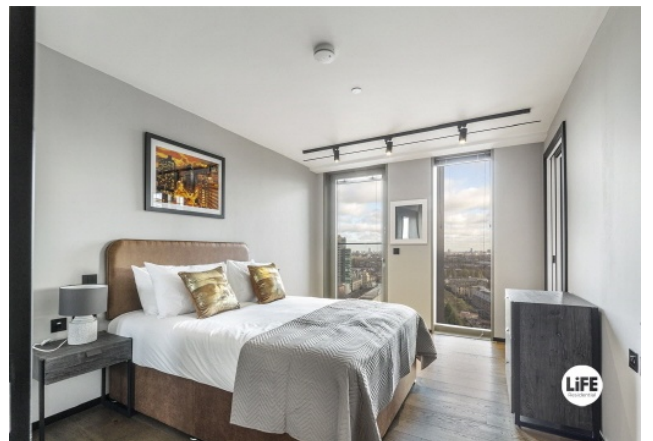

ABOUT THE HOME

Transportation connections around The Stage are exceptional, with easy access to all of London's principal destinations, including those for domestic and international air travel. From Liverpool Street, just a 5-minute walk away, there are 7 tube, rail, and overground services available, making it easy to get around the city and beyond. The development is also located near all of London's principal universities and amid the third largest tech cluster in the world, adjacent to the new Amazon HQ. Don't miss out on this unique opportunity to be the first to live in luxury at The Stage. Call us today to avoid missing out! Don't miss out on this unique opportunity to be the first to live in luxury at The Stage.