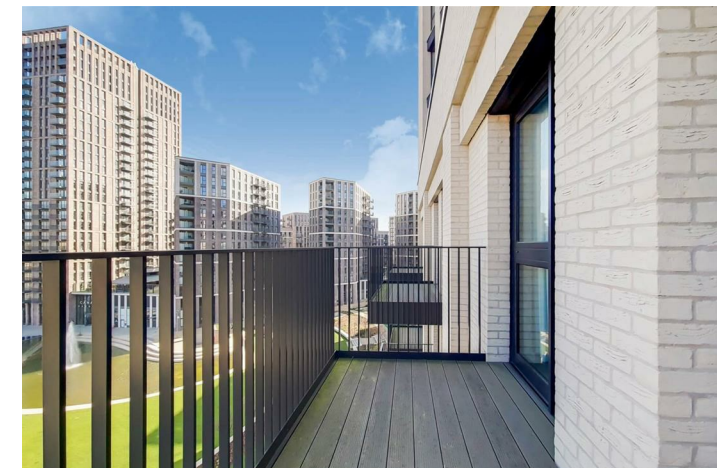

Unfurnished
Council Tax Band: C
Available: