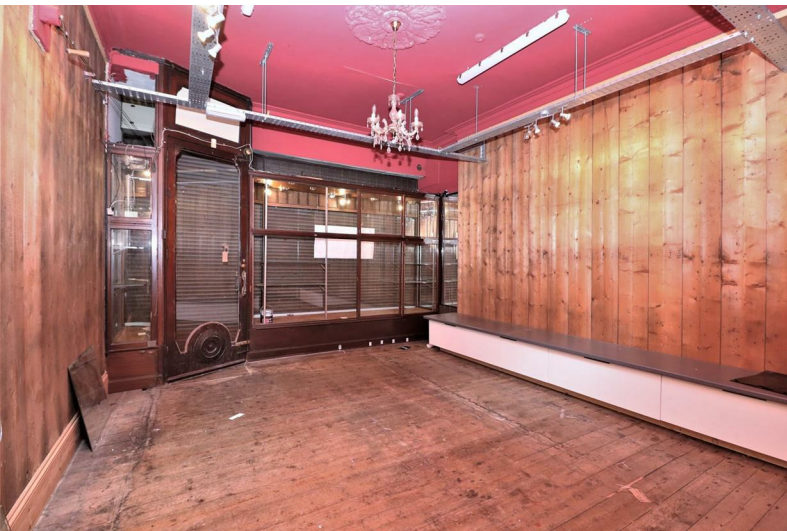

turners

35 High Street
, Ilfracombe, EX34 9DA

£600