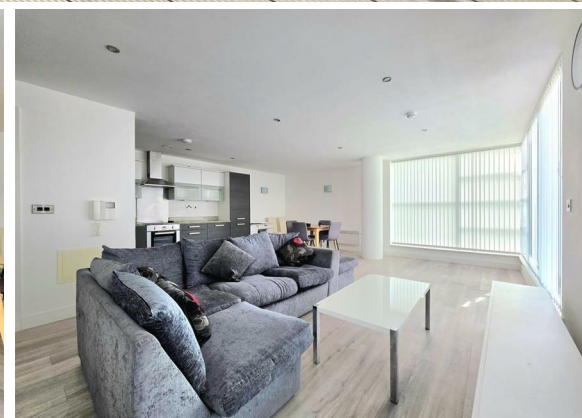

**3 Bed
Apartment
located in**

£1,100 Per month

DIRECTIONS

CONTACT

Unit 6
Century 2 Business Centre 3 Dearne
Lane
Manvers
Rotherham

E: info@burrowsresidential.co.uk
T: 07507 905644