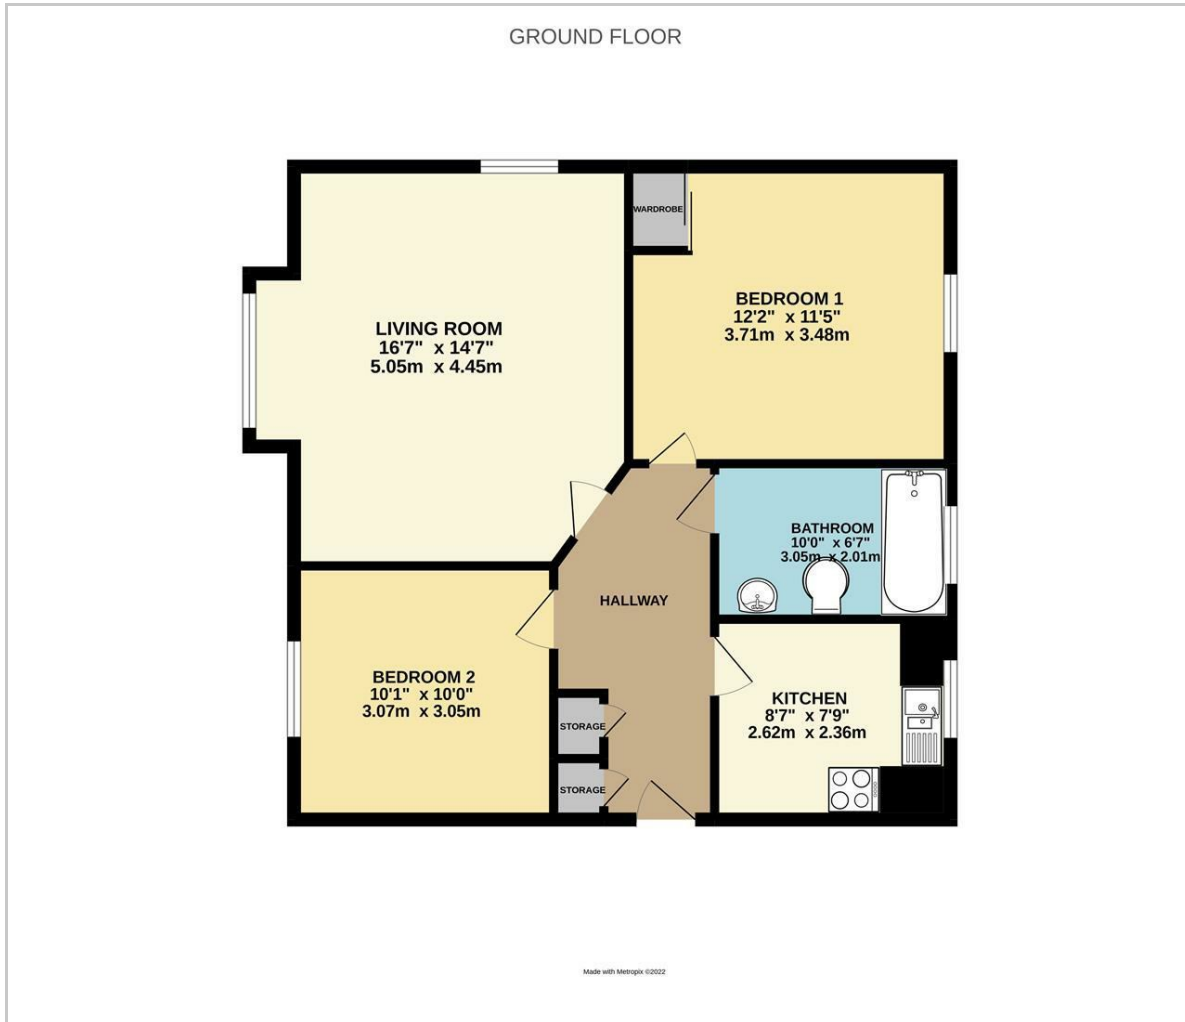

Internally, the property features two well-proportioned double bedrooms, one bedroom benefiting from fitted wardrobes for added storage. The modern bathroom is finished to a good standard and includes a full-sized bath with shower over and a heated towel rail.

The property also boasts a fitted kitchen complete with an integrated oven and gas hob, with a generous living and dining area.

Additional benefits include excellent built-in storage throughout, gas central heating, double glazing, a secure entry phone system, and allocated parking located to the rear of the building.

Please note:
An annual household income of £34,500 will be required for the affordability criteria of this property.
Available now.

Living Room

16'6" x 14'7" (5.05m x 4.45m)

Kitchen

8'7" x 7'8" (2.62m x 2.36m)

Bedroom One

12'2" x 11'5" (3.71m x 3.48m)

Bedroom Two

10'0" x 10'0" (3.07m x 3.05m)

Bathroom

10'0" x 6'7" (3.05m x 2.01m)

Council Tax Band B - £2,081.78 per annum

Floor Plan