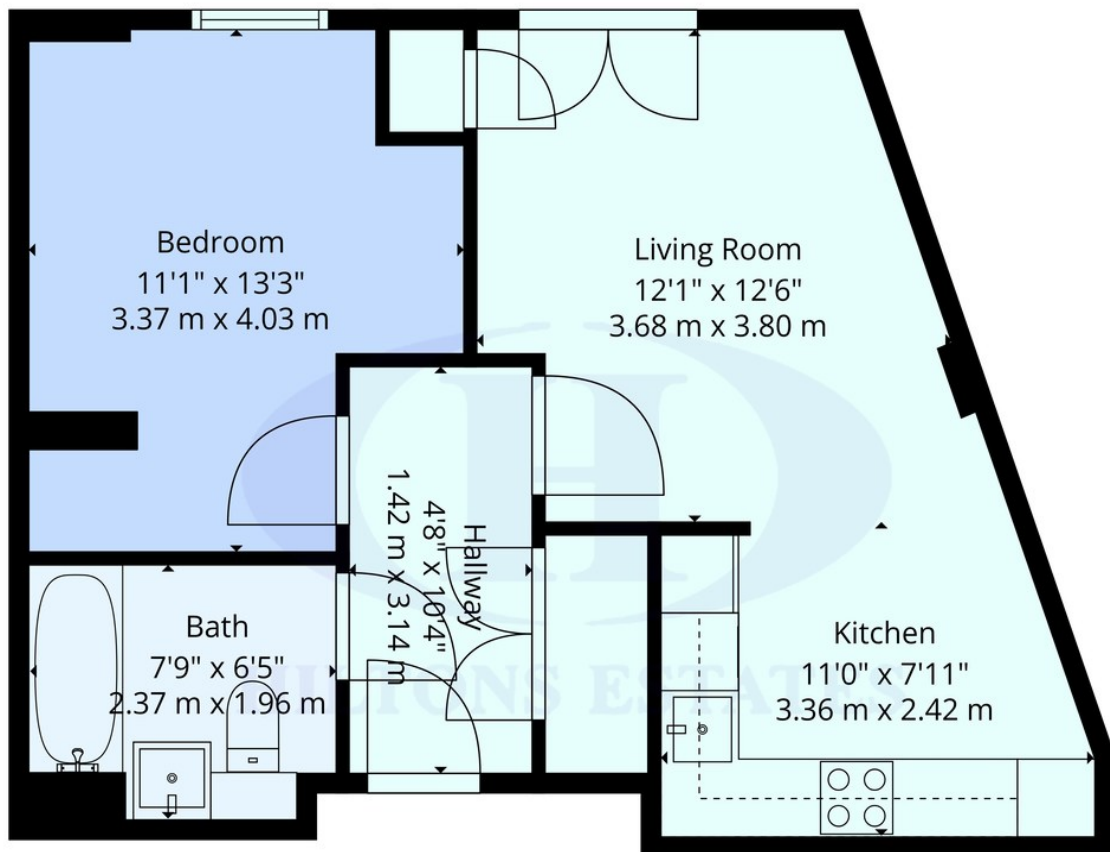

TOTAL: 479 sq. ft, 44 m²
1st floor: 479 sq. ft, 44 m²
EXCLUDED AREAS: WALLS: 46 sq. ft, 5 m²

243 The Broadway
Southall
Middlesex
UB1 1NF

www.hiltons-estates.com
Rajneev@hiltons-estates.com
02085 741 999

Agents Note: Whilst every care has been taken to prepare these sales particulars, they are for guidance purposes only. All measurements are approximate and for general guidance purposes only and whilst every care has been taken to ensure their accuracy, they should not be relied upon and potential buyers are advised to recheck the measurements