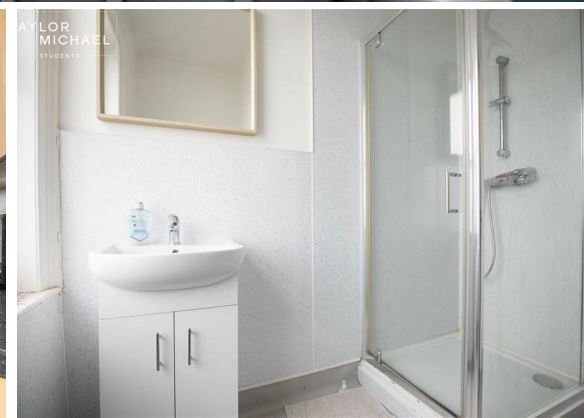

1 Bed
Room
located in

£675 Per month

DIRECTIONS

CONTACT

62 Church Road
Hove
East Sussex
BN3 2FP

E: lettings@taylormichael.agency
T:
<https://taylormichael.agency/>

**TAYLOR
MICHAEL**
STUDENTS