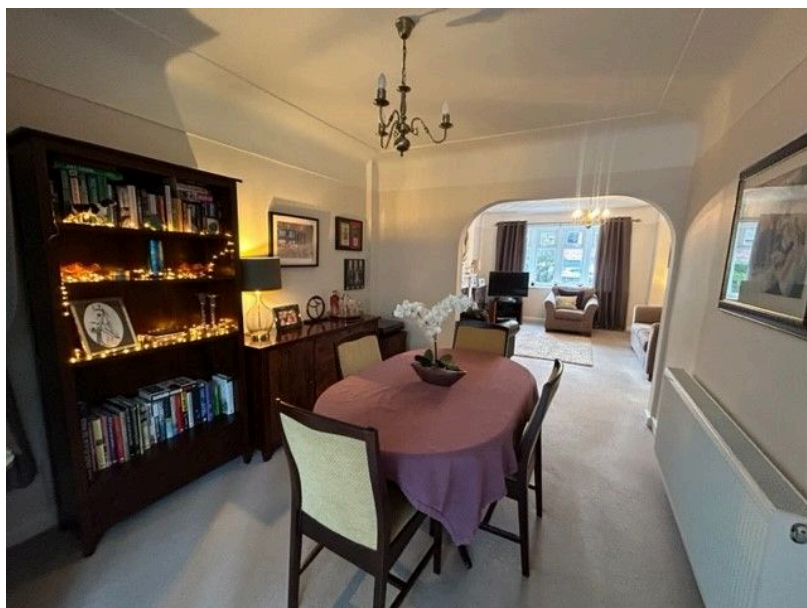

- Three Bedroom Rideway Semi Detached
- Modern Kitchen
- Modern Shower Room
- Utility Room
- Integral Garage
- EPC Rating : C
- Council Tax Band C