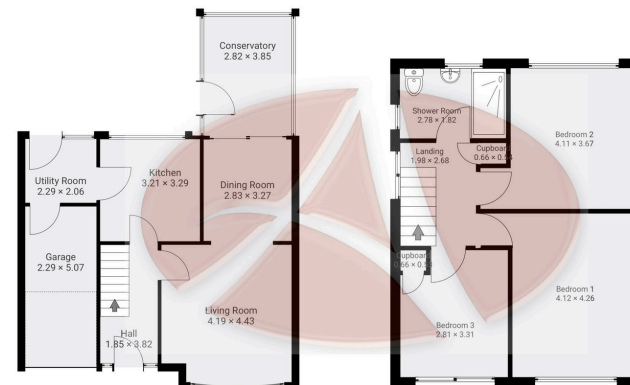

Ground Floor area 72.18m²

1st Floor Area 47.53m²

37 Ridgeway Drive, L31 0DE

A 'RIDGWAY' THREE BEDROOM SEMI DETACHED FAMILY HOME IN SOUGHT AFTER LOCATION ON RIDGWAY DRIVE LYDIATE, WELL PRESENTED THROUGHOUT, SPACIOUS LOUNGE THROUGH DINER, MODERN KITCHEN, UTILITY ROOM LEADING TO GARAGE, THREE GOOD SIZED BEDROOMS, SPACIOUS SHOWERROOM, ENCLOSED REAR GARDENS, DRIVEWAY.

Presented to the market is this beautiful family home situated in a quiet corner of Lydiate, this property has been in the same ownership for 30 years from the minute you walk through the door it feels like home. The property benefits from spacious accommodation and comprises entrance hallway, living room/dining room, conservatory kitchen and utility room to the ground floor. The first floor are three bedrooms two have built in wardrobes, the main shower room is spacious. Externally there is a paved driveway providing off road parking and giving access to the garage as well as stunning gardens to the rear which are enclosed and enjoy a good degree of privacy.