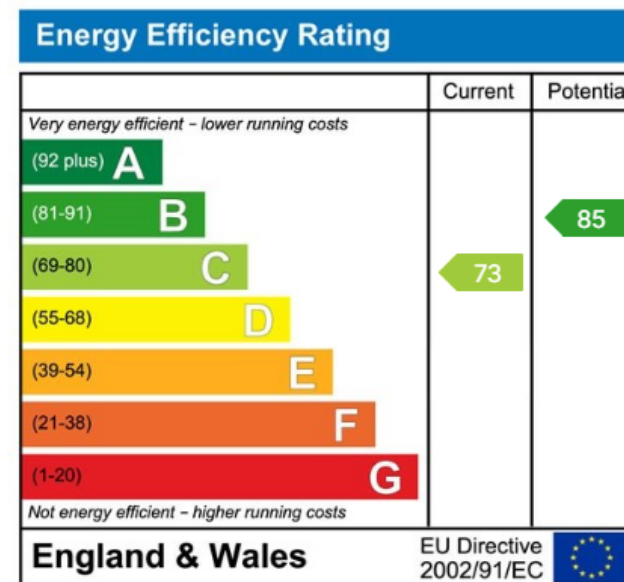

Ground Floor area 72.18m²

1st Floor Area 47.53m²

37 Ridgeway Drive, L31 0DE

A 'RIDGWAY' THREE BEDROOM SEMI DETACHED FAMILY HOME IN SOUGHT AFTER LOCATION ON RIDGWAY DRIVE LYDIATE, WELL PRESENTED THROUGHOUT, SPACIOUS LOUNGE THROUGH DINER, MODERN KITCHEN, UTILITY ROOM LEADING TO GARAGE, THREE GOOD SIZED BEDROOMS, SPACIOUS SHOWERROOM, ENCLOSED REAR GARDENS, DRIVEWAY.

Presented to the market is this beautiful family home situated in a quiet corner of Lydiate, this property has been in the same ownership for 30 years from the minute you walk through the door it feels like home. The property benefits from spacious accommodation and comprises entrance hallway, living room/dining room, conservatory kitchen and utility room to the ground floor. The first floor are three bedrooms two have built in wardrobes, the main shower room is spacious. Externally there is a paved driveway providing off road parking and giving access to the garage as well as stunning gardens to the rear which are enclosed and enjoy a good degree of privacy.