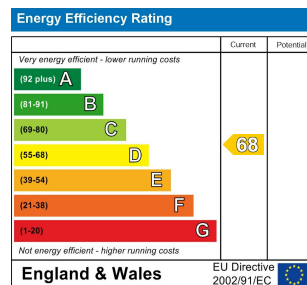

1 Bed
Room
located in

£825 Per month

DIRECTIONS

CONTACT

62 Church Road
Hove
East Sussex
BN3 2FP

E: lettings@taylormichael.agency
T:
<https://taylormichael.agency/>

TAYLOR
MICHAEL
STUDENTS