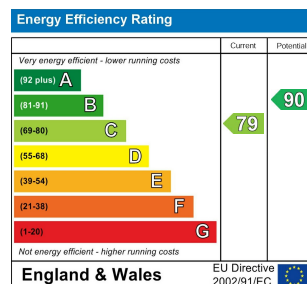

DIRECTIONS

CONTACT

62 Church Road
Hove
East Sussex
BN3 2FP

E: lettings@taylormichael.agency
T:
<https://taylormichael.agency/>

**TAYLOR
MICHAEL**
STUDENTS