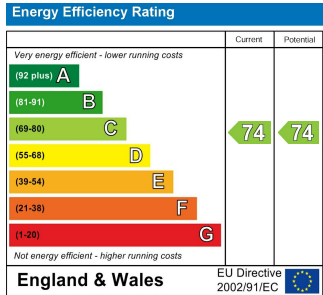

Call us on

01173259720

lettings@bestejeffers.co.uk

<https://beste-jeffers.csyflo.co.uk>

Council Tax Band

B