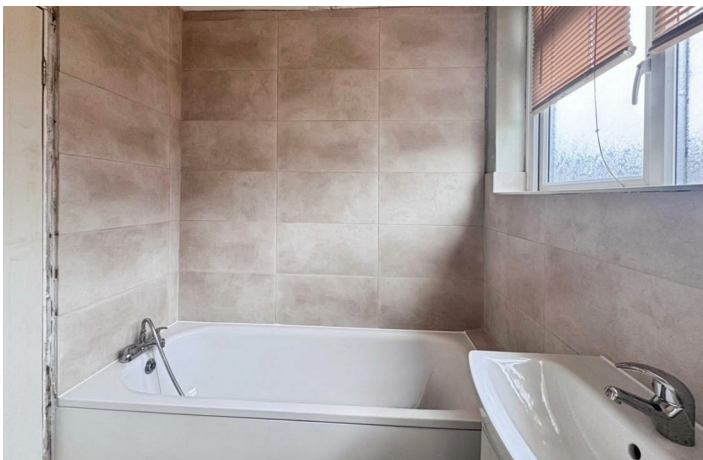

TO LET

Westbourne Grove, Westcliff-On-Sea SS0 9TU

£1,200 PCM Deposit Required - £1,384 Council Tax Band - A

- Ground Floor Flat
- Private Rear Garden
- Open Plan Kitchen Living Room
- Two Double Bedrooms
- New Flooring Throughout
- Gas Central Heating (n/t)
- Fully Tiled Bathroom
- Great Location For Southend Hospital
- Good Travel Links Around The City
- Call Now To Arrange A Viewing

Appointmoor Rental APMS
72 The Ridgeway, Chalkwell, Westcliff, Essex, SS0 8NU
T. 01702 719 966 W. appointmoor.co.uk

appointmoor

Description

Two bedroom GROUND FLOOR flat to rent with a large PRIVATE rear garden and space for parking to the rear. Private front entrance, open plan living room with brand new kitchen. Three piece bathroom suite with shower over the bath and fully tiled bathroom. Two good size bedrooms. Double glazed throughout. Gas central heating (n/t). Call today to arrange an accompanied viewing.