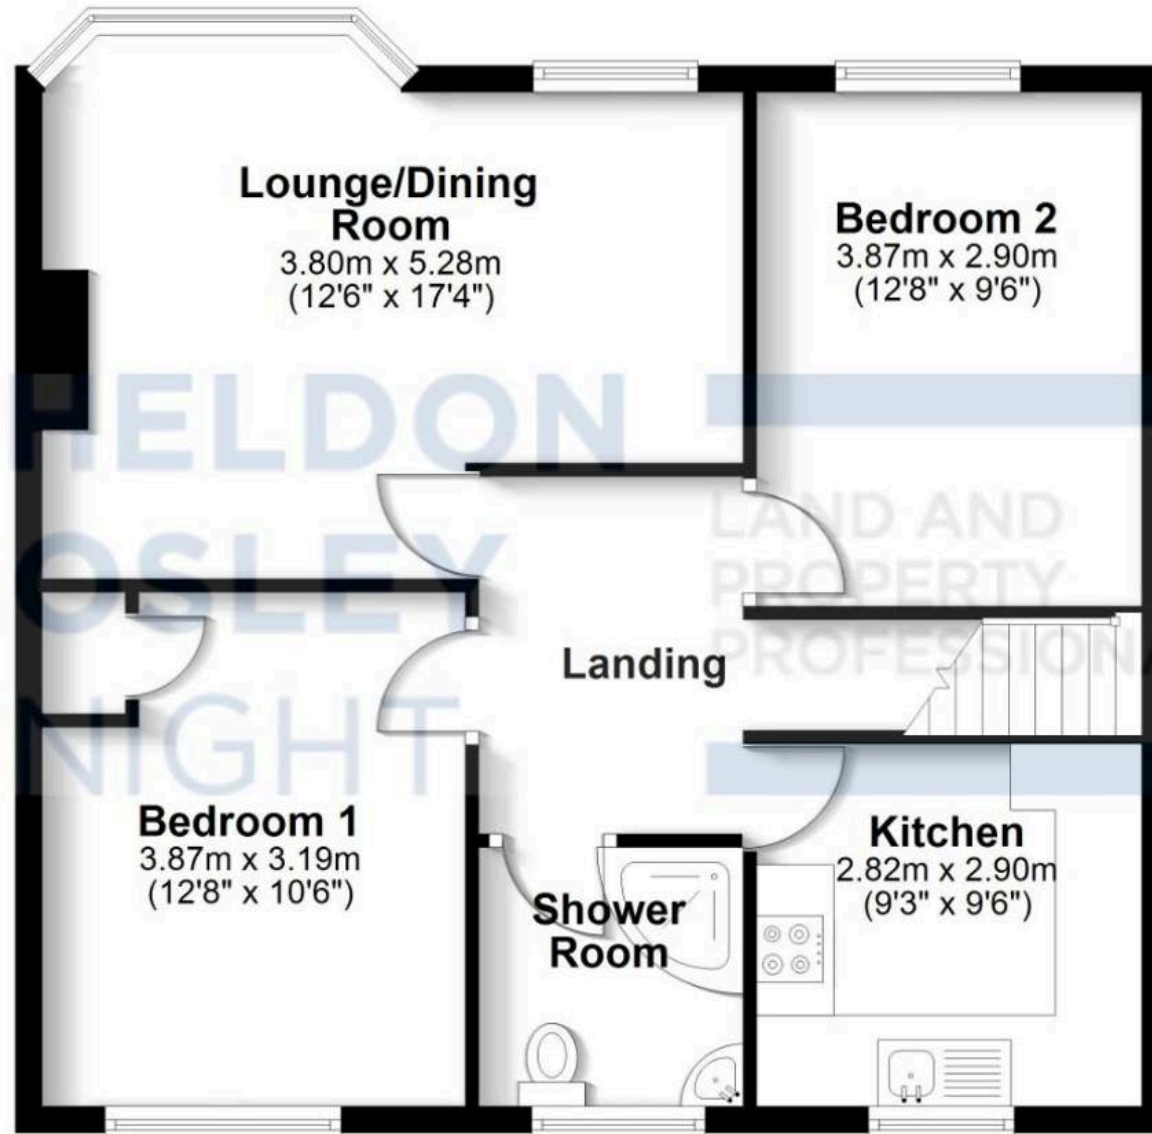

The accommodation is accessed via a welcoming entrance hallway leading to the first-floor landing, which also provides access to a useful loft space. The generously sized lounge features a character fireplace, creating a pleasant focal point. From the landing, you'll find the kitchen, bathroom, and two well-proportioned bedrooms.

# First Floor

Approx. 64.3 sq. metres (692.1 sq. feet)

Total area: approx. 64.3 sq. metres (692.1 sq. feet)

All efforts have been made to ensure the measurements are accurate on this floor plan, however these are for guidance purposes only.