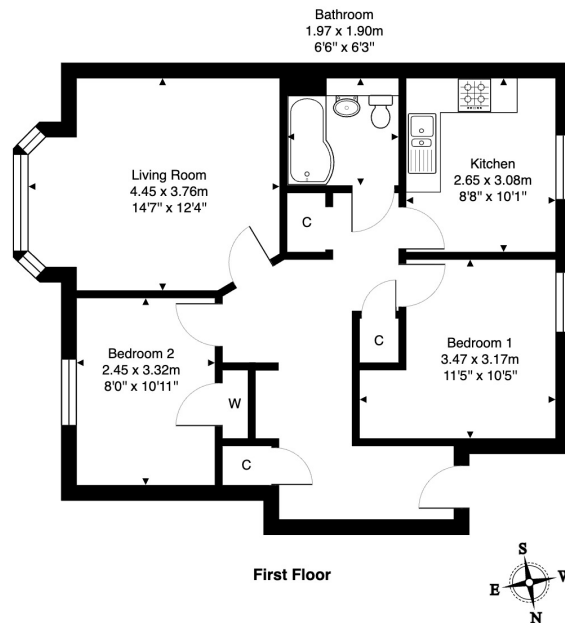

Property Webb
At the HEART of your move

Key Features

- First floor apartment
- Stylish interiors
- Lounge with bay window
- Upgraded kitchen
- 2 double bedrooms
- Modern 3 piece bathroom
- Good storage
- Allocated parking space
- Ideal first time buyers & investment
- Popular Wester Inch location

503 Leyland Road, Bathgate, EH48 2GU

01506 637553

info@property-webb-co.uk

www.property-webb.co.uk

71 South Bridge St, Bathgate, EH48 1TJ