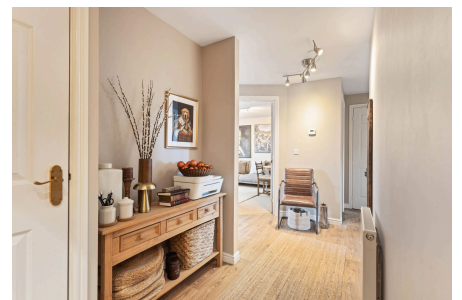

Property Webb
At the HEART of your move

Leyland Road, Wester Inch, Bathgate EH48 2GU

Offers Over £140,000

 2  1  1

A beautifully presented 2 double bedroom first-floor apartment in sought-after Wester Inch, offering spacious living with upgraded kitchen and bathroom and modern finishes throughout. Immaculately maintained and thoughtfully upgraded throughout, this is a home that delivers on both style and substance - perfect for those seeking a property where they can simply move in and start living. Perfect for first-time buyers, downsizers or investors looking for a true walk-in home.

 01506 637553

 info@property-webb.co.uk

 www.property-webb.co.uk

 71 South Bridge St, Bathgate, EH48 1TJ

Property Webb
At the HEART of your move

Key Features

- First floor apartment
- Stylish interiors
- Lounge with bay window
- Upgraded kitchen
- 2 double bedrooms
- Modern 3 piece bathroom
- Good storage
- Allocated parking space
- Ideal first time buyers & investment
- Popular Wester Inch location