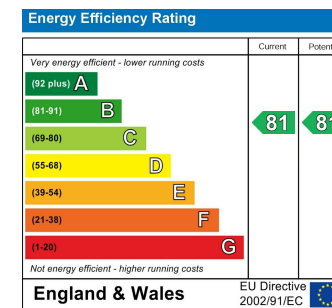

Measurements are approximate and not to scale in this floor plan. Provided for illustrative purposes.

Area Map

Energy Performance Graph

These particulars, whilst believed to be accurate are set out as a general outline only for guidance and do not constitute any part of an offer or contract. Intending purchasers should not rely on them as statements of representation of fact, but must satisfy themselves by inspection or otherwise as to their accuracy. No person in this firm's employment has the authority to make or give any representation or warranty in respect of the property.