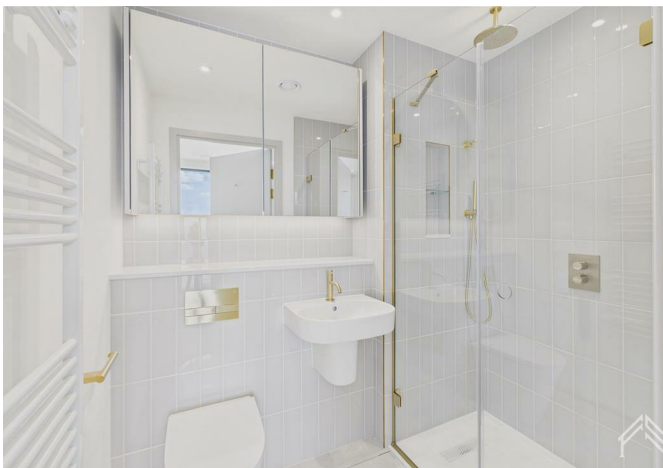

76786 Selborne Road, London, E17 7GD
£2,370 Per month

76786 Selborne Road, London, E17 7GD

£2,370 Per month

Limited Time Offer | Brand New Apartment | Panoramic City Views | Private Garden.

As a resident, you'll enjoy all inclusive access to premium amenities such as a 24-hour gym, yoga studio, games room, private work from home suites, and communal co-working areas. For added peace of mind, a 24/7 on-site concierge team is always available to assist with your day to day needs.

Step into luxury with this brand new, larger than average 1 bedroom apartment - expertly designed to combine style, space and convenience. Perfect for professionals and couples alike, this contemporary home offers high-spec interiors, thoughtful layouts and stunning panoramic views across London.

Inside, you'll discover a sleek open-plan kitchen equipped with integrated appliances, including a dishwasher and washer/dryer, along with a dedicated workspace – perfect for working from home. High-speed WiFi is included, keeping you effortlessly connected at all times.

Description

Situation

Furnished/unfurnished

Council Tax Band: B

Available:

Floor Plans

The Eades
- Selborne Road

Details		Building amenities		Approx. total area
Property Type	Apartment	Gym	Private Desk Space	55 m ²
Bedrooms	x1	Yoga Studio	Residents Lounge	595 ft ²
Bathrooms	x1	Free Wi-Fi	Concierge	