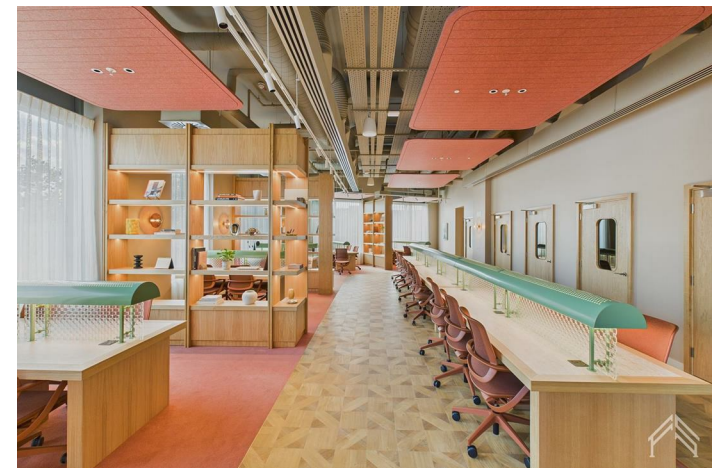

76786 Selborne Road, London, E17 7GD
£2,370 Per month

76786 Selborne Road, London, E17 7GD

£2,370 Per month

Limited Time Offer | Brand New Apartment | Panoramic City Views | Private Garden.

As a resident, you'll enjoy all inclusive access to premium amenities such as a 24-hour gym, yoga studio, games room, private work from home suites, and communal co-working areas. For added peace of mind, a 24/7 on-site concierge team is always available to assist with your day to day needs.

Step into luxury with this brand new, larger than average 1 bedroom apartment - expertly designed to combine style, space and convenience. Perfect for professionals and couples alike, this contemporary home offers high-spec interiors, thoughtful layouts and stunning panoramic views across London.

Inside, you'll discover a sleek open-plan kitchen equipped with integrated appliances, including a dishwasher and washer/dryer, along with a dedicated workspace – perfect for working from home. High-speed WiFi is included, keeping you effortlessly connected at all times.

Description

Situation

Furnished/unfurnished

Council Tax Band: B

Available:

Floor Plans

The Eades
- Selborne Road

Details		Building amenities		Approx. total area
Property Type	Apartment	Gym	Private Desk Space	55 m ²
Bedrooms	x1	Yoga Studio	Residents Lounge	595 ft ²
Bathrooms	x1	Free Wi-Fi	Concierge	