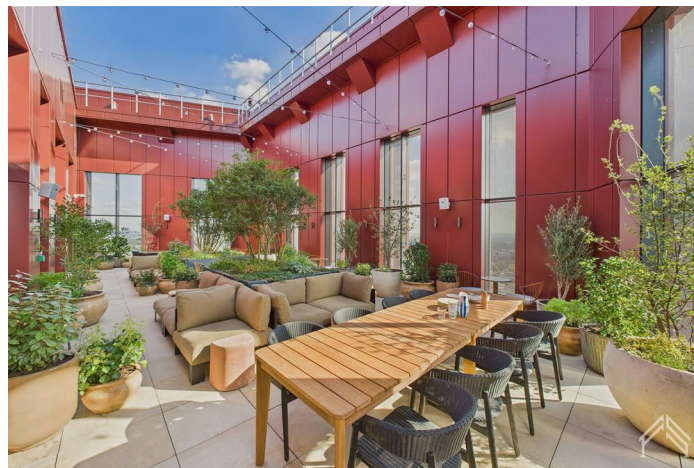

76786 Selborne Road, London, E17 7GD
£2,370 Per month

76786 Selborne Road, London, E17 7GD

£2,370 Per month

Limited Time Offer | Brand New Apartment | Panoramic City Views | Private Garden.

As a resident, you'll enjoy all inclusive access to premium amenities such as a 24-hour gym, yoga studio, games room, private work from home suites, and communal co-working areas. For added peace of mind, a 24/7 on-site concierge team is always available to assist with your day to day needs.

Step into luxury with this brand new, larger than average 1 bedroom apartment - expertly designed to combine style, space and convenience. Perfect for professionals and couples alike, this contemporary home offers high-spec interiors, thoughtful layouts and stunning panoramic views across London.

Inside, you'll discover a sleek open-plan kitchen equipped with integrated appliances, including a dishwasher and washer/dryer, along with a dedicated workspace – perfect for working from home. High-speed WiFi is included, keeping you effortlessly connected at all times.

Description

Situation

Furnished/unfurnished

Council Tax Band: B

Available:

Floor Plans

The Eades
- Selborne Road

Details		Building amenities		Approx. total area
Property Type	Apartment	Gym	Private Desk Space	55 m ²
Bedrooms	x1	Yoga Studio	Residents Lounge	595 ft ²
Bathrooms	x1	Free Wi-Fi	Concierge	