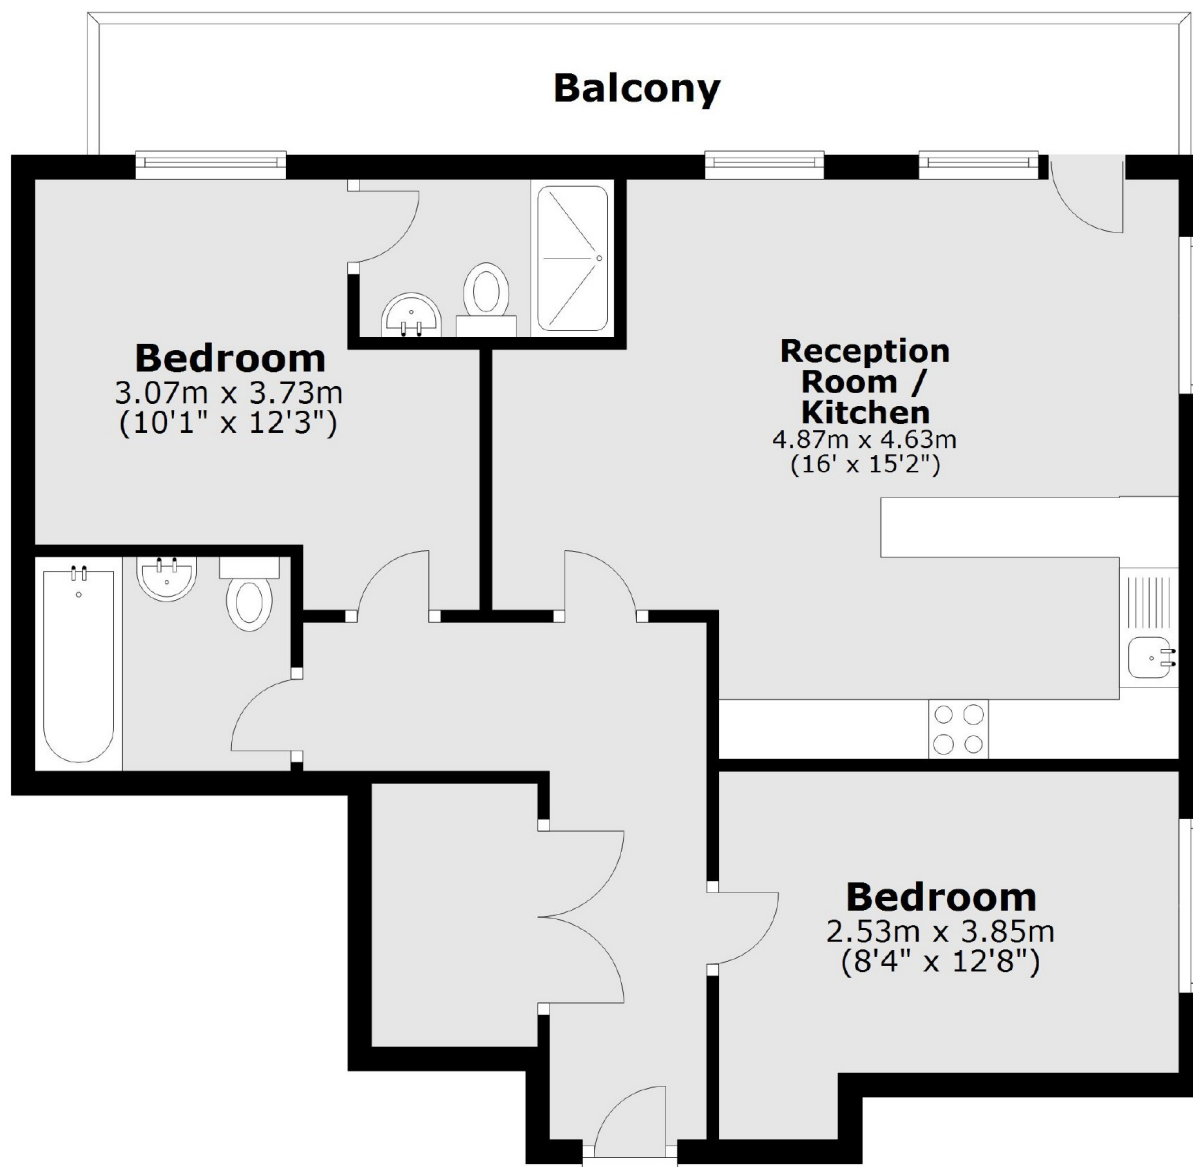

## Province Square, E14

£553 Per week

A bright two bedroom apartment on the sixth floor of this sought after development. This apartment has an open plan reception room, on-site concierge and a large private balcony.

### Features

- Two Bedrooms
- Two Bathrooms
- Sixth Floor
- Open Plan
- Concierge
- Balcony

## 6th Floor

Total area: approx. 65.7 sq. metres (707.7 sq. feet)