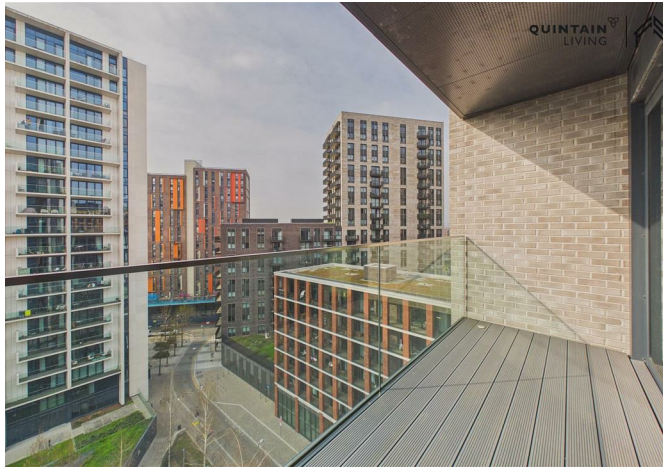

98769678 The Landsby, Elvin Gardens, Wembley, HA9 0GW  
£2,971 Per month

98769678 The Landsby, Elvin Gardens, Wembley, HA9 0GW

£2,971 Per month

New Offer - up to 16% off your rent. Thoughtfully designed for modern living, this apartment combines relaxed Nordic style with practical luxury. Oak flooring, a striking dark blue kitchen softened by pale accents, and premium Samsung Chef Collection appliances create a refined yet inviting aesthetic.

Located within Landsby, the building embraces spacious, Scandi-inspired design while fostering a true neighbourhood atmosphere. Residents benefit from two beautifully landscaped podium gardens, two rooftop terraces with BBQ areas, a residents' kitchen equipped with the full Samsung Chef Collection range, and a stylish lounge - ideal for working from home, watching the match, or hosting private events.

Elevated above the buzz of Wembley Park, The Landsby offers a peaceful yet connected lifestyle in one of London's most vibrant new districts - just moments from Bread Ahead, Boxpark, Troubadour Theatre and over 70 shops, cafés and restaurants at the London Designer Outlet. Managed by Quintain Living, the award-winning team behind Wembley Park. Photos show a very similar apartment in this building however the exact layout/floor/view may vary. Other incentives available T&Cs apply; see Quintain Living website for details.