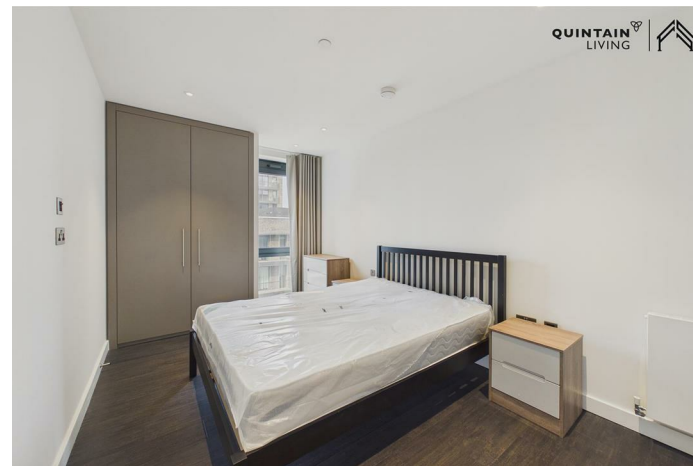

Furnished
Council Tax Band: C
Available: