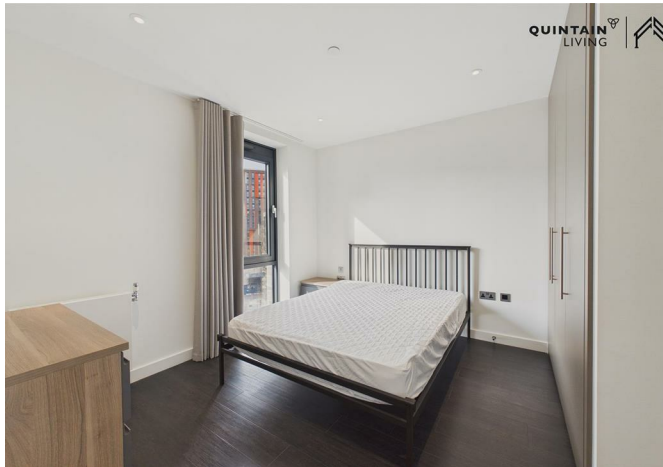

98769678 The Landsby, Elvin Gardens, Wembley, HA9 0GW  
£2,971 Per month

98769678 The Landsby, Elvin Gardens, Wembley, HA9 0GW

£2,971 Per month

New Offer - up to 16% off your rent. Thoughtfully designed for modern living, this apartment combines relaxed Nordic style with practical luxury. Oak flooring, a striking dark blue kitchen softened by pale accents, and premium Samsung Chef Collection appliances create a refined yet inviting aesthetic.

Located within Landsby, the building embraces spacious, Scandi-inspired design while fostering a true neighbourhood atmosphere. Residents benefit from two beautifully landscaped podium gardens, two rooftop terraces with BBQ areas, a residents' kitchen equipped with the full Samsung Chef Collection range, and a stylish lounge - ideal for working from home, watching the match, or hosting private events.