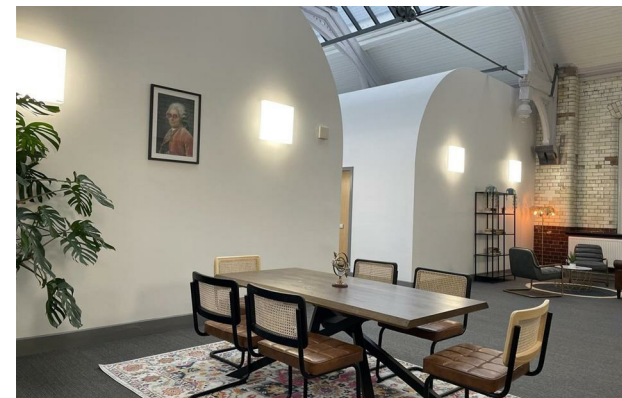

College Square East | | Belfast | BT1 6DJ

£249 Per week

College Square East |  
 Belfast | BT1 6DJ  
 £249 Per week

BELFAST | STUDENT | SEPTEMBER

- Social space
- Outdoor courtyard
- High speed Wi-Fi
- Utilities including water and heating
- Strong community
- Study room
- Onsite laundry facilities
- Contents insurance
- Excellent location
- Student only