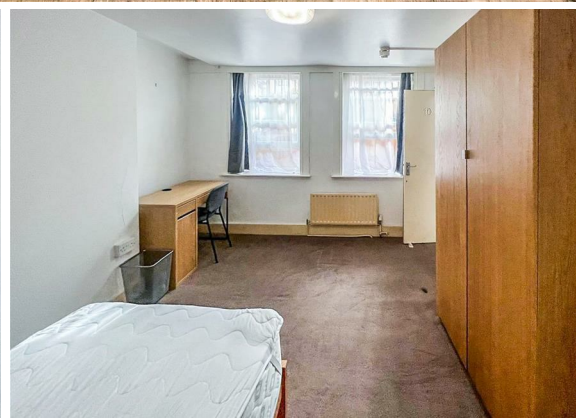

1 Bed
Room
located in

£725

DIRECTIONS

CONTACT

62 Church Road
Hove
East Sussex
BN3 2FP

E: lettings@taylormichael.agency
T:
<https://taylormichael.agency/>

TAYLOR
MICHAEL
STUDENTS