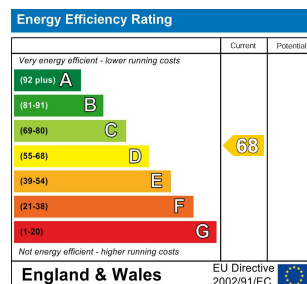

1 Bed
Room
located in

£725

DIRECTIONS

CONTACT

62 Church Road
Hove
East Sussex
BN3 2FP

E: lettings@taylormichael.agency
T:
<https://taylormichael.agency/>

TAYLOR
MICHAEL
STUDENTS