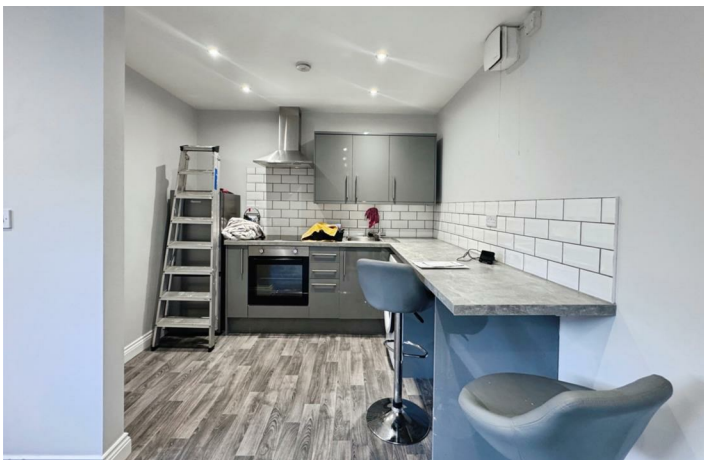

Appointmoor Rental
72 The Ridgeway, Chalkwell, Westcliff, Essex, SS0 8NU
T. 01702 719 966 W. appointmoor.co.uk

appointmoor

Description

Available to rent is this ground floor flat located Southend on Sea in the Southchurch Village. The flat consists of a recently fitted kitchen which is a modern grey in colour, with built in hob, oven & extractor, spacious lounge leading onto balcony, recently fitted modern shower room and double large double bedroom, Modern decor throughout. Fully double glazed. ALL APPLICANTS WOULD BE REQUIRED TO HAVE A GUARANTOR.