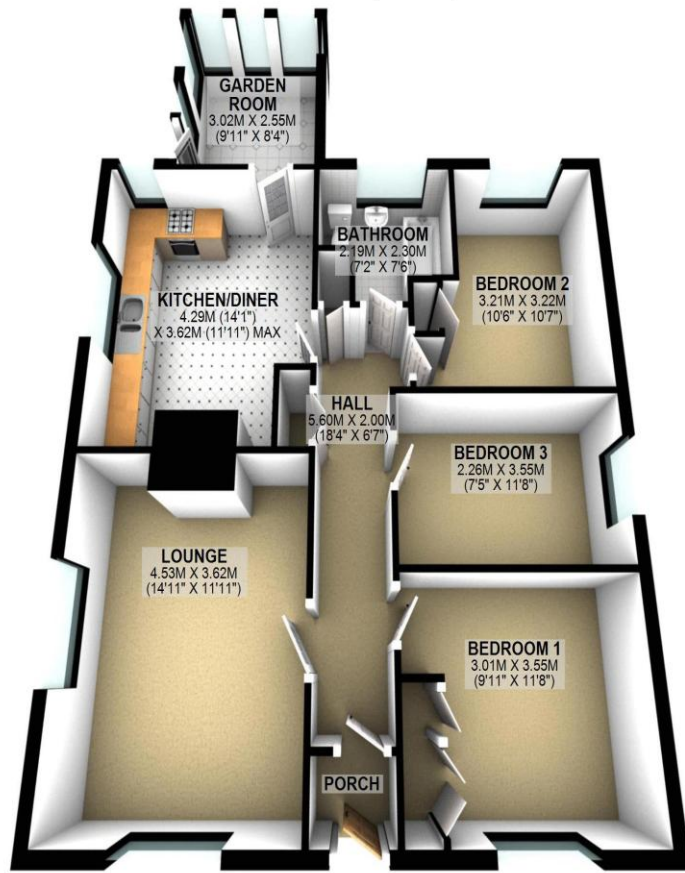

GROUND FLOOR

APPROX. 84.0 SQ. METRES (904.4 SQ. FEET)

TOTAL AREA: APPROX. 84.0 SQ. METRES (904.4 SQ. FEET)

**Christie
Residential**

YOUR HOME, HANDLED WITH CARE

Tel: 01873 852221

Web: christieresidential.co.uk