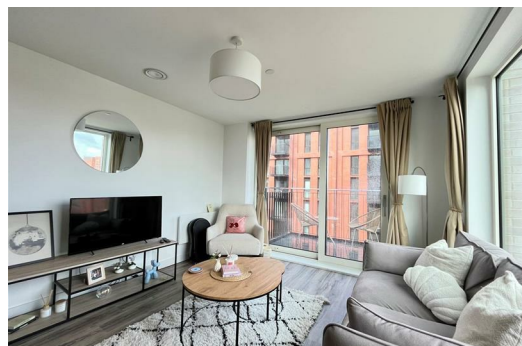

The Railings, Middlewood Locks, Salford

£1,475 Per Month

Beautifully Presented Two Bedroom Apartment – The Railings, M5

Located within the sought-after and recently built Railings Development, this beautifully presented two-bedroom, two-bathroom apartment offers contemporary living finished to a high standard, in a prime Salford location.

Upon entering the property, you are welcomed into a spacious and thoughtfully designed open-plan living, kitchen and dining area. This modern space is perfectly suited for both everyday living and entertaining guests, with sleek finishes and ample room for relaxing and dining. Floor-to-ceiling windows flood the space with natural light, creating a bright and airy feel throughout.

The apartment comprises two generously sized double bedrooms, each finished with soft carpet flooring for added comfort and complete with fitted wardrobes, providing excellent storage solutions. The principal bedroom benefits from a contemporary en-suite, while a second modern bathroom serves the rest of the apartment.

Offered fully furnished, the property is ready to move into and further benefits from a private balcony—perfect for enjoying outdoor space.

The Railings is ideally positioned for convenient city living, with excellent access to Manchester City Centre, Salford Quays, and MediaCityUK. A range of local amenities, including shops, restaurants, and gyms, are within easy reach,