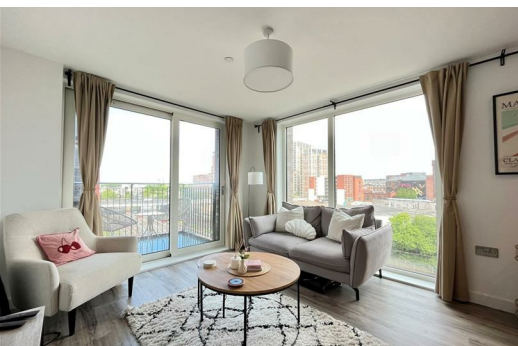

The Railings, Middlewood Locks, Salford

£1,475 Per Month

Beautifully Presented Two Bedroom Apartment – The Railings, M5

Located within the sought-after and recently built Railings Development, this beautifully presented two-bedroom, two-bathroom apartment offers contemporary living finished to a high standard, in a prime Salford location.

Upon entering the property, you are welcomed into a spacious and thoughtfully designed open-plan living, kitchen and dining area. This modern space is perfectly suited for both everyday living and entertaining guests, with sleek finishes and ample room for relaxing and dining. Floor-to-ceiling windows flood the space with natural light, creating a bright and airy feel throughout.

The apartment comprises two generously sized double bedrooms, each finished with soft carpet flooring for added comfort and complete with fitted wardrobes, providing excellent storage solutions. The principal bedroom benefits from a contemporary en-suite, while a second modern bathroom serves the rest of the apartment.

Offered fully furnished, the property is ready to move into and further benefits from a private balcony—perfect for enjoying outdoor space.

The Railings is ideally positioned for convenient city living, with excellent access to Manchester City Centre, Salford Quays, and MediaCityUK. A range of local amenities, including shops, restaurants, and gyms, are within easy reach,