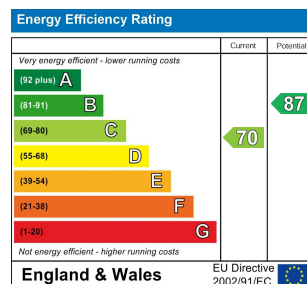

4 Bed
House - Terraced
located in

£2,687

DIRECTIONS

CONTACT

62 Church Road
Hove
East Sussex
BN3 2FP

E: lettings@taylormichael.agency
T:
<https://taylormichael.agency/>

TAYLOR
MICHAEL
STUDENTS