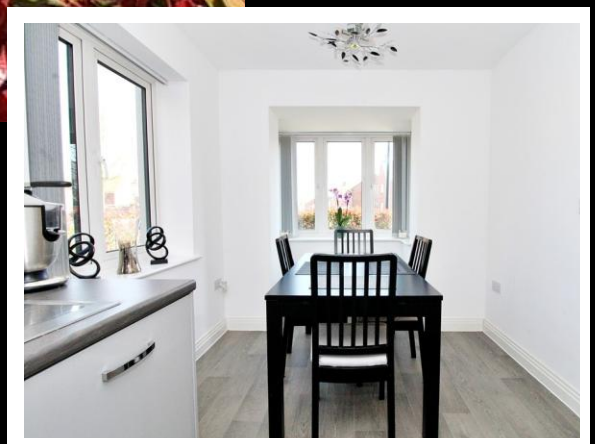

**EDWARD KNIGHT**  
ESTATE AGENTS

**HOULTON WAY, HOULTON, RUGBY 4 BEDROOM**  
**£1,650 PCM – FEES APPLY EPC B**