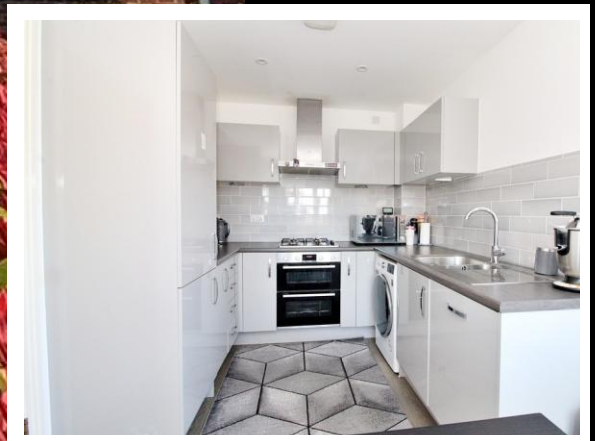

**EDWARD KNIGHT**  
ESTATE AGENTS

**HOULTON WAY, HOULTON, RUGBY 4 BEDROOM**  
**£1,650 PCM – FEES APPLY EPC B**