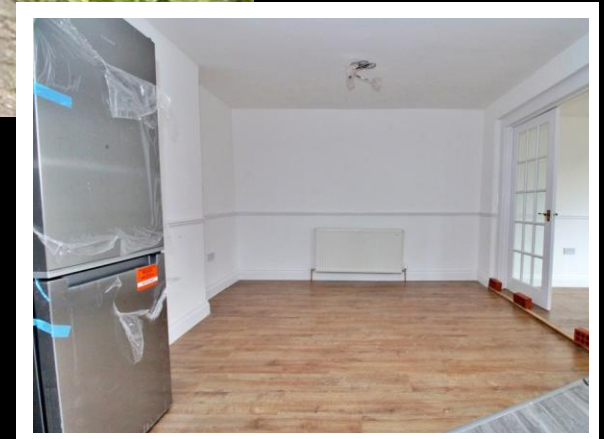

**EDWARD KNIGHT**  
ESTATE AGENTS

**ADDISON ROAD, RUGBY, WARWICKSHIRE 3 BED**  
**£1,300 PCM – FEES APPLY EPC C**