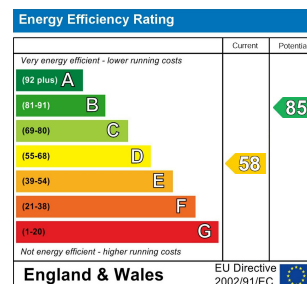

2 Bed
House - End Terrace
located in

£950 PCM

DIRECTIONS

CONTACT

12 High Street
Warwick
Warwickshire
CV34 4AP

E: lettings@margetts.co.uk
T: 01926 496262
www.margetts.co.uk

MARGETTS
ESTABLISHED 1806