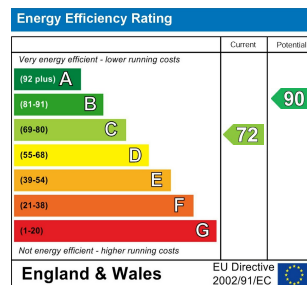

2 Bed
House - Mews
located in

£950 Per Month

DIRECTIONS

CONTACT

45 Mill Street
Congleton
Cheshire
CW12 1AG

E: congleton@cheshire-property.com
T: 01260 290090
cheshire-property.com

Sales | Lettings