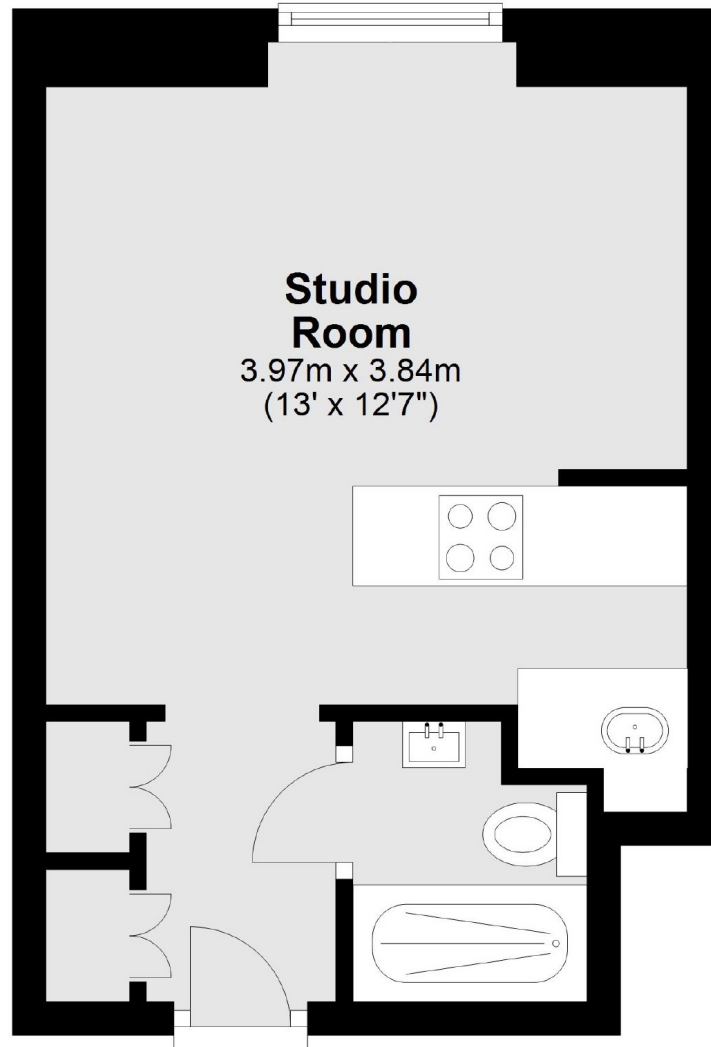

## Woburn Place, WC1H

£1,950 Per week

Eighth floor studio flat with bright views over London and the Shard. It has a semi-open plan kitchen studio room with dishwasher, washing machine, fridge freezer, oven and hob all provided.

# Woburn Place, London, WC1H

Total area: approx. 21.3 sq. metres (228.9 sq. feet)