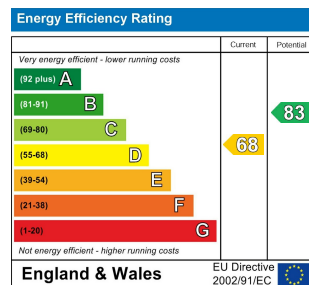

DIRECTIONS

CONTACT

62 Church Road
Hove
East Sussex
BN3 2FP

E: lettings@taylormichael.agency
T:
<https://taylormichael.agency/>

TAYLOR
MICHAEL
STUDENTS