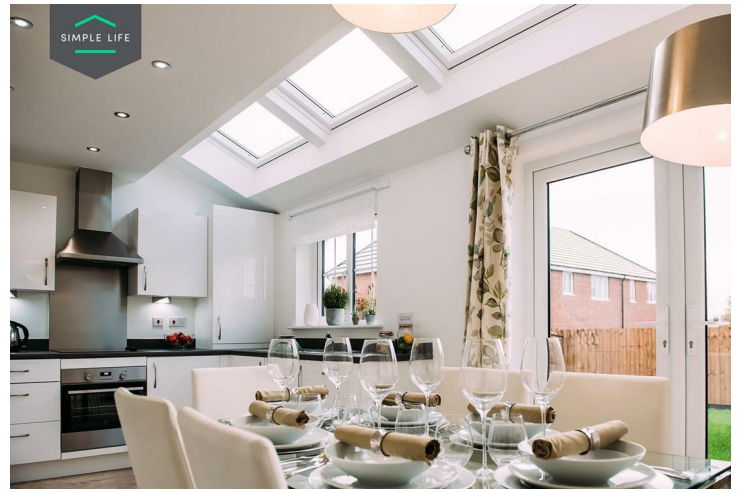

Key Features

- Private driveway
- Fitted wardrobes to master bedroom
- Fridge freezer
- Oven and hob
- Dark ash style worktops
- Security alarm system
- Dishwasher
- Washing/drying machine
- Light wash wood effect flooring

Location