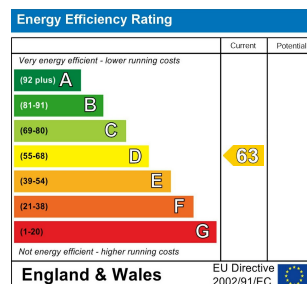

7 Bed
House - Mid
Terrace
located in

£3,640 Per month

TAYLOR
MICHAEL
STUDENTS

DIRECTIONS

CONTACT

62 Church Road
Hove
East Sussex
BN3 2FP

E: lettings@taylormichael.agency
T:
<https://taylormichael.agency/>

TAYLOR
MICHAEL
STUDENTS