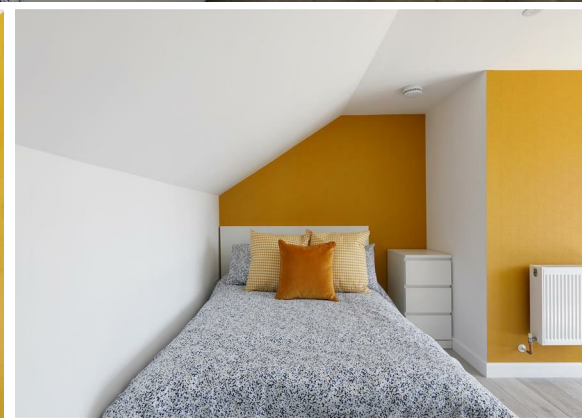

7 Bed
House - Mid
Terrace
located in

£3,640 Per month

TAYLOR
MICHAEL
STUDENTS

DIRECTIONS

CONTACT

62 Church Road
Hove
East Sussex
BN3 2FP

E: lettings@taylormichael.agency
T:
<https://taylormichael.agency/>

TAYLOR
MICHAEL
STUDENTS