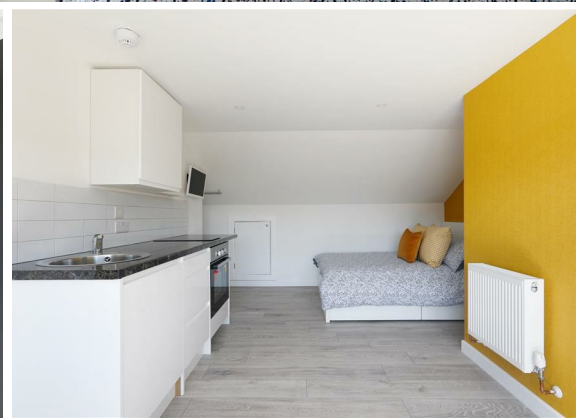

7 Bed
House - Mid
Terrace
located in

£3,640 Per month

TAYLOR
MICHAEL
STUDENTS

DIRECTIONS

CONTACT

62 Church Road
Hove
East Sussex
BN3 2FP

E: lettings@taylormichael.agency
T:
<https://taylormichael.agency/>

TAYLOR
MICHAEL
STUDENTS