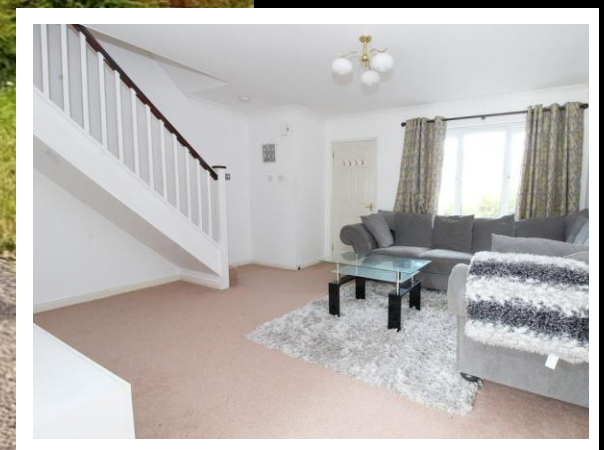

EDWARD KNIGHT
ESTATE AGENTS

AJAX CLOSE, WATERSIDE, RUGBY 3 BED
£1,200 PCM – FEES APPLY EPC C