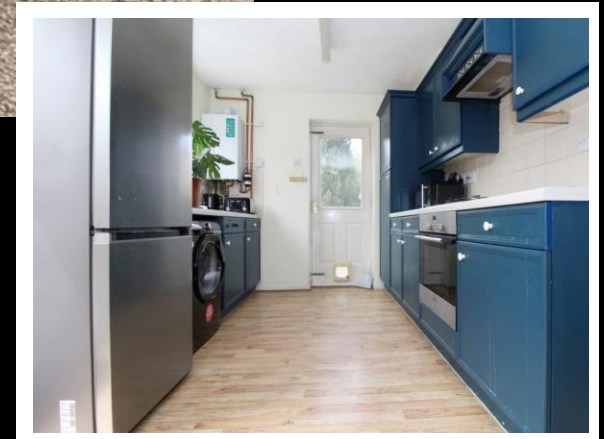

EDWARD KNIGHT
ESTATE AGENTS

AJAX CLOSE, WATERSIDE, RUGBY 3 BED
£1,200 PCM – FEES APPLY EPC C