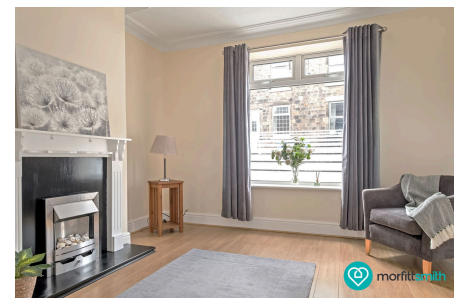

Carlby Road, Stannington, S6 5HP

Offers In Region Of £200,000

3
1
1

Welcome to Carlby Road a deceptively spacious property brimming with opportunity; set in the heart of the ever desirable Stannington. A period house ideal for those seeking a 'ready to move into home' and a blank canvas to transform into your dream residence!

Sales | Lettings | New Homes

The MorfittSmith Building
67 Middlewood Road
Hillsborough
Sheffield
S6 4GX

Get in touch - arrange an appointment

0114 232 1764
sales@morfittsmith.co.uk
lettings@morfittsmith.co.uk
newhomes@morfittsmith.co.uk
www.morfittsmith.co.uk

@MorfittSmith
@MorfittSmith
MorfittSmith
Estate & Letting Agent