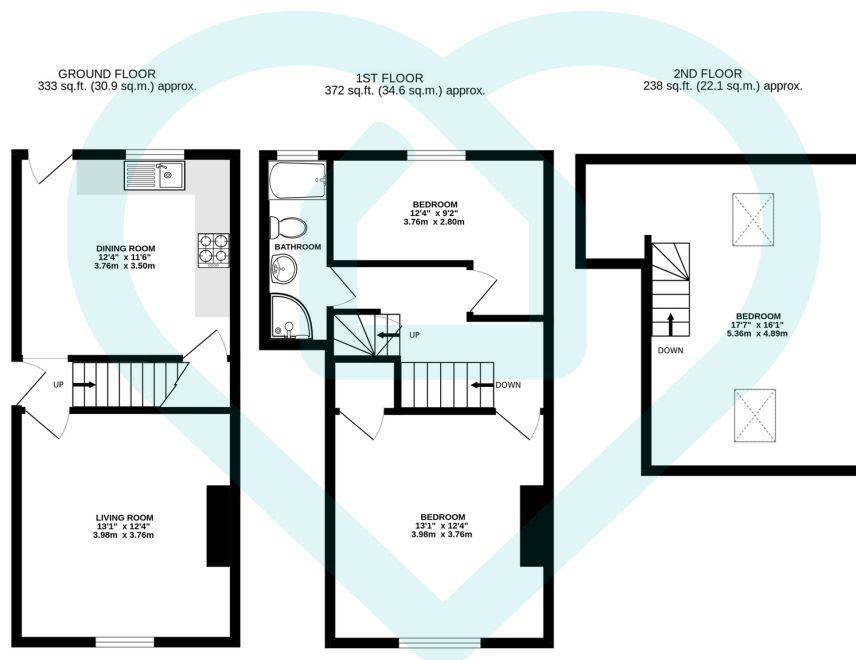

Key Features

- No Chain!
- Spacious Lounge
- Storage Cellar
- Neutral Decor & Flooring
- Enclosed Rear Garden
- Three Good Size Bedrooms
- Dining Kitchen With Stylish Fitments
- Modern White Bathroom Suite
- Sought After Location
- Stunning Rear View

TOTAL FLOOR AREA : 943 sq.ft. (87.6 sq.m.) approx.

This floor plan is for illustrative purposes only. All measurements and layouts are approximations and do not necessarily capture the precise specifications of the property. No responsibility is taken for any error, omission, or misstatement. We always recommend viewing in person to confirm the exact floor plan of a property. Made with Metropix.

Sales | Lettings | New Homes

The MorfittSmith Building
67 Middlewood Road
Hillsborough
Sheffield
S6 4GX

Get in touch - arrange an appointment

0114 232 1764
sales@morfittsmith.co.uk
lettings@morfittsmith.co.uk
newhomes@morfittsmith.co.uk
www.morfittsmith.co.uk

@MorfittSmith
 @MorfittSmith
 MorfittSmith
Estate & Letting Agent