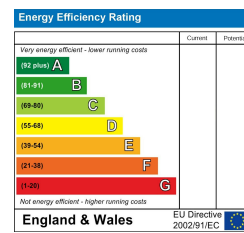

Home Farm Main Street  
Beachampton  
Milton Keynes  
MK19 6DX

£3,200 Per Month

To view this property call Carters on 01908265200 or email [admin@cartersrentals.com](mailto:admin@cartersrentals.com)

**Viewing Arrangements**