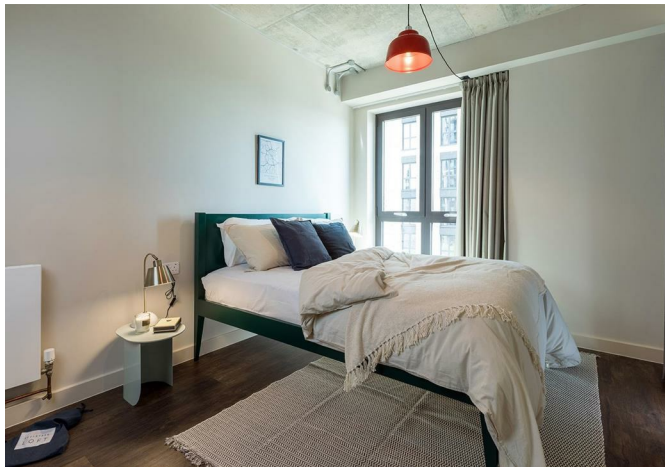

765465 The Robinson, Atlantic Crescent, Wembley, HA9 0TQ  
£2,774 Per month

765465 The Robinson, Atlantic Crescent, Wembley, HA9 0TQ

**£2,774 Per month**

New Offer: Save up to 16% on Your Rent. Located in The Robinson, where bold art deco style meets vintage charm, residents enjoy a large podium garden, 360° roof terrace with the longest sun loungers in London, a spacious lounge, and co-working spaces designed for all-day comfort!

The Robinson is different. Bold and alternative, its interiors combine a range of subtle design influences from different periods meaning apartments have an eclectic style - contemporary, mid-century, art deco and retro kitsch. Social spaces are inspired by British popular culture, from the fantastic Festival Gardens, the resident lounge (ideal for working from home) and three stunning roof terraces.

Elevated above the buzz of Wembley Park, The Robinson offers a peaceful yet connected lifestyle in one of London's most vibrant new districts - just moments from Bread Ahead, Boxbark, Troubadour Theatre and over 70 shops, cafés and restaurants at the London Designer Outlet. Managed by Quintain Living, the award-winning team behind Wembley Park. Photos show a very similar apartment in this building however the exact layout/floor/view may vary. Other incentives available T&Cs apply; see Quintain Living website for details. Price before discount: £2340.