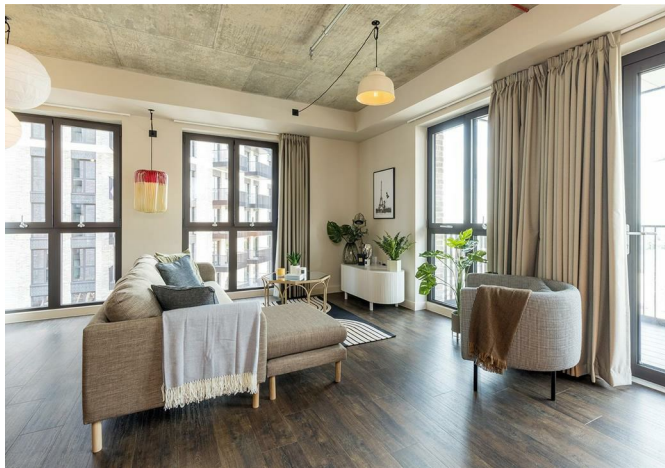

765465 The Robinson, Atlantic Crescent, Wembley, HA9 0TQ  
£2,774 Per month

765465 The Robinson, Atlantic Crescent, Wembley, HA9 0TQ

**£2,774 Per month**

New Offer: Save up to 16% on Your Rent. Located in The Robinson, where bold art deco style meets vintage charm, residents enjoy a large podium garden, 360° roof terrace with the longest sun loungers in London, a spacious lounge, and co-working spaces designed for all-day comfort!

The Robinson is different. Bold and alternative, its interiors combine a range of subtle design influences from different periods meaning apartments have an eclectic style - contemporary, mid-century, art deco and retro kitsch. Social spaces are inspired by British popular culture, from the fantastic Festival Gardens, the resident lounge (ideal for working from home) and three stunning roof terraces.

Elevated above the buzz of Wembley Park, The Robinson offers a peaceful yet connected lifestyle in one of London's most vibrant new districts - just moments from Bread Ahead, Boxbark, Troubadour Theatre and over 70 shops, cafés and restaurants at the London Designer Outlet. Managed by Quintain Living, the award-winning team behind Wembley Park. Photos show a very similar apartment in this building however the exact layout/floor/view may vary. Other incentives available T&Cs apply; see Quintain Living website for details. Price before discount: £2340.