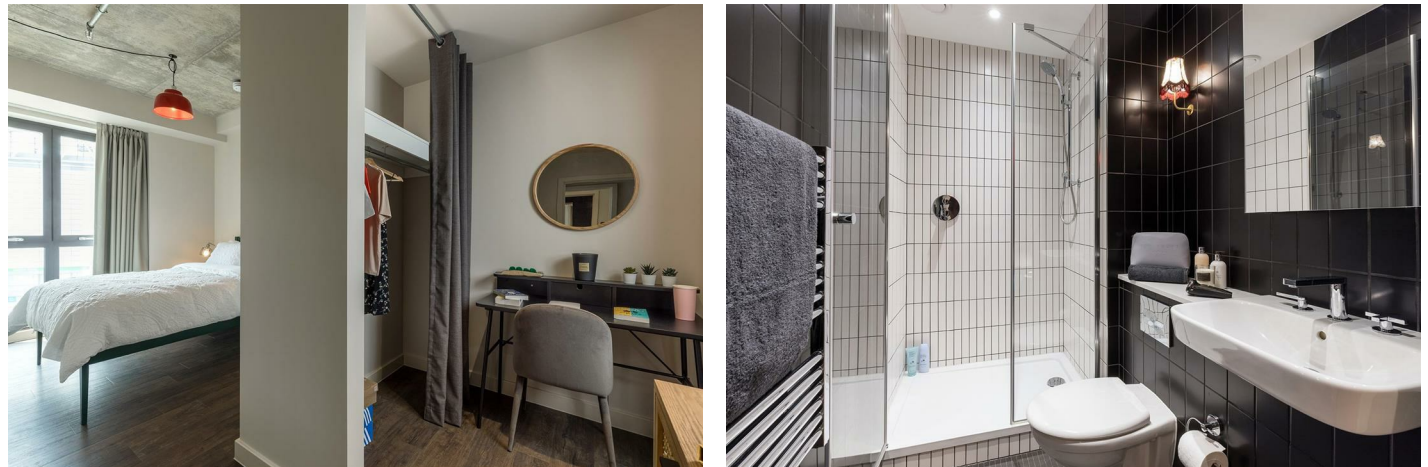

Furnished

Council Tax Band: C

Available: