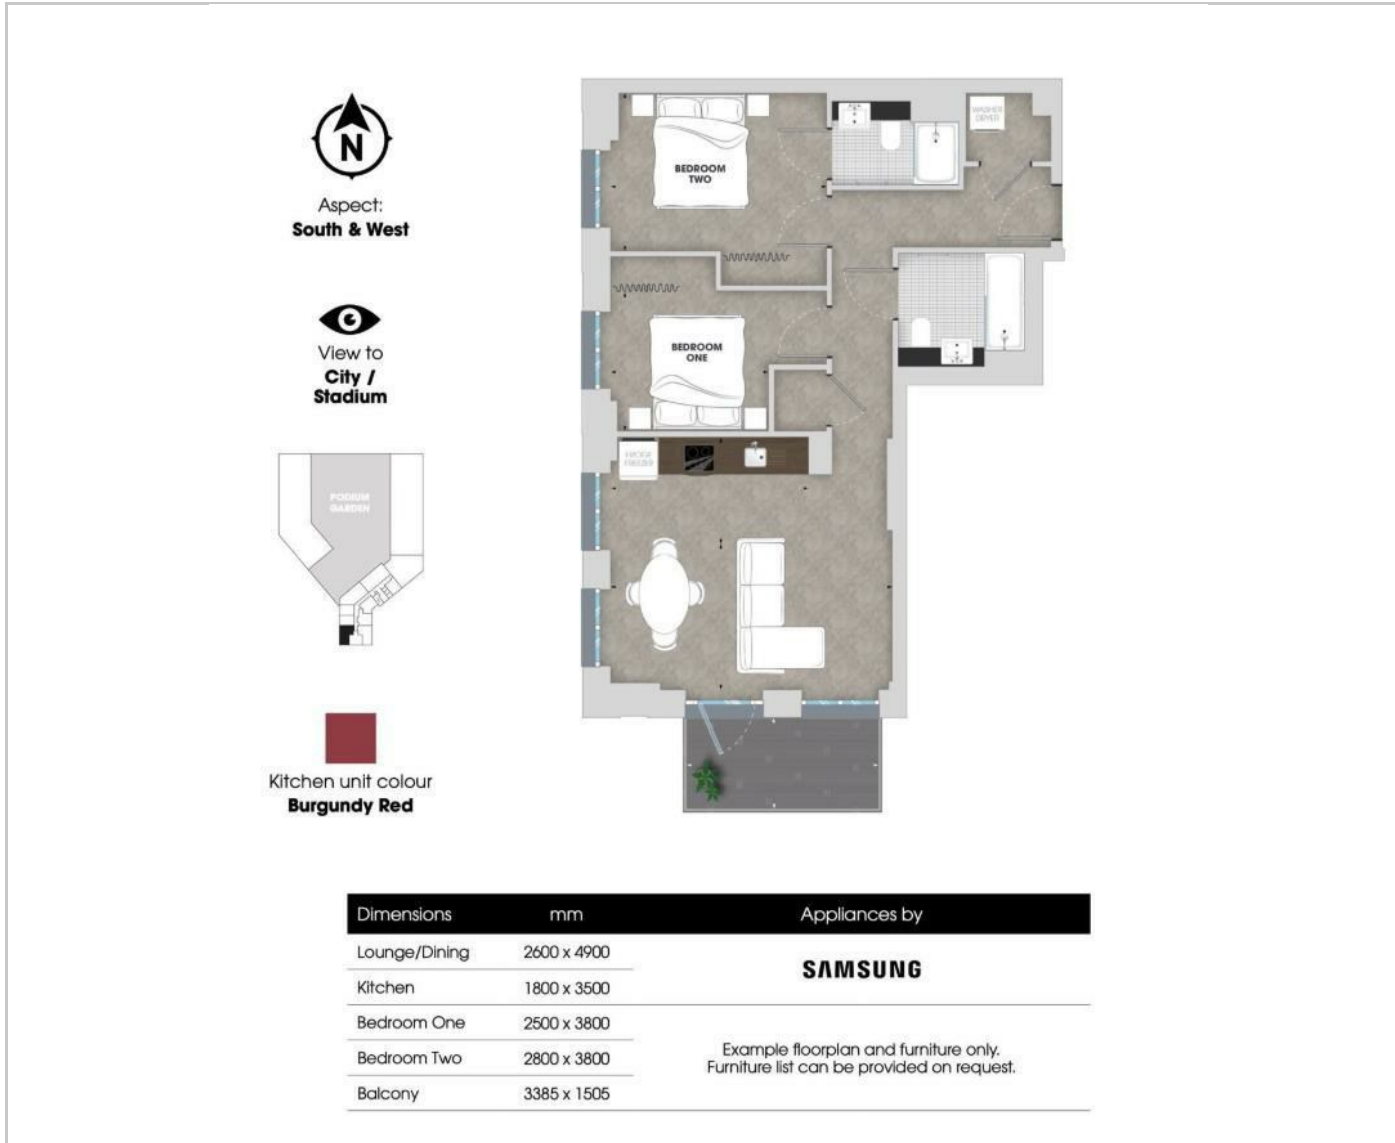

765465 The Robinson, Atlantic Crescent, Wembley, HA9 0TQ  
£2,774 Per month

765465 The Robinson, Atlantic Crescent, Wembley, HA9 0TQ

**£2,774 Per month**

New Offer: Save up to 16% on Your Rent. Located in The Robinson, where bold art deco style meets vintage charm, residents enjoy a large podium garden, 360° roof terrace with the longest sun loungers in London, a spacious lounge, and co-working spaces designed for all-day comfort!

## Floor Plans