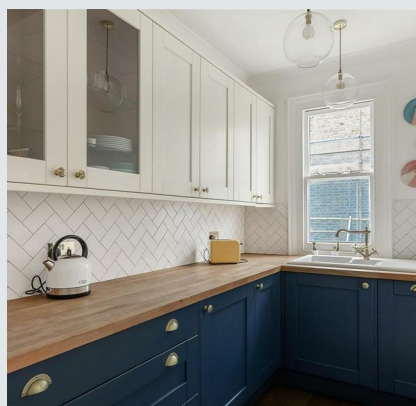

PETRAS
PROPERTY

Revelstoke Road, London, Southfields, SW18
£650,000

627 Garratt Lane, London, SW18 4SX
T: 020 3633 5613 | E: info@petrasproperty.com
www.petrasproperty.com