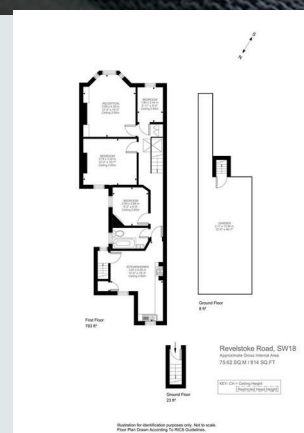

PETRAS
PROPERTY

Revelstoke Road, London, Southfields, SW18
£650,000

627 Garratt Lane, London, SW18 4SX
T: 020 3633 5613 | E: info@petrasproperty.com
www.petrasproperty.com